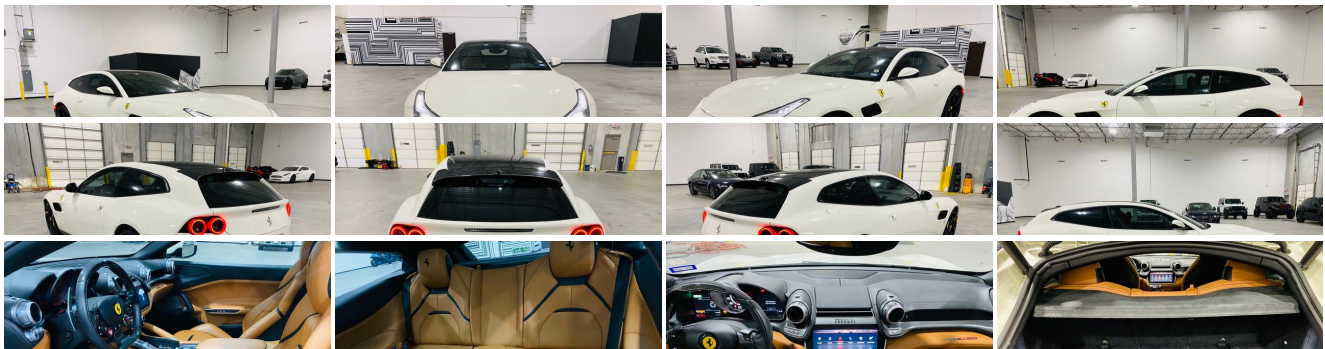

2017 Ferrari GTC4Lusso

Our Price $184,995

View this vehicle on our website at texaseliteexotics.com

[2816829826](tel:2816829826)

100 Northpark Central Dr., Houston, TX 77073

- Photos
- Details
- Contact