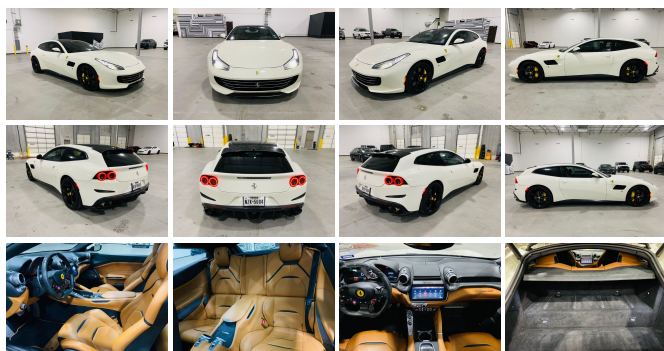

2017 Ferrari GTC4Lusso

View this car on our website at texaseliteexotics.com/6920726/ebrochure

Our Price **\$184,995**

Specifications:

Year:	2017
VIN:	ZFF82WNA0H0226926
Make:	Ferrari
Model/Trim:	GTC4Lusso
Condition:	Pre-Owned
Body:	Coupe
Exterior:	Bianco Avus
Engine:	Engine: 6.3L V12
Interior:	Cuoio Leather
Mileage:	46,223
Drivetrain:	All Wheel Drive
Economy:	City 12 / Highway 17

2017 Ferrari GT4Lusso V12 Loaded!. Fully Serviced! Front Clear Bra!
Ready to go!

2017 Ferrari GTC4Lusso

Texas Elite Exotics - 2816829826 - View this car on our website at texaseliteexotics.com/6920726/ebrochure

Exterior

- Aluminum Panels- Black Grille- Black Side Windows Trim- Body-Colored Door Handles
- Body-Colored Front Bumper w/Colored Rub Strip/Fascia Accent
- Body-Colored Power Heated Auto Dimming Side Mirrors w/Power Folding
- Body-Colored Rear Bumper w/Black Rub Strip/Fascia Accent- Clearcoat Paint
- Fixed Rear Window w/Defroster
- Fully Automatic Projector Beam High Intensity Low/High Beam Daytime Running Auto-Leveling Headlamps w/Washer and Delay-Off
- LED Brakelights- Laminated Glass- Light Tinted Glass
- Power Liftgate Rear Cargo Access- Rear Fog Lamps
- Speed Sensitive Rain Detecting Variable Intermittent Wipers
- Tires: P245/35ZR20 Fr & P295/35ZR20 Rr- Wheels: 8.5J" x 20" Fr & 10.5J" x 20" Rr
- Wing Spoiler