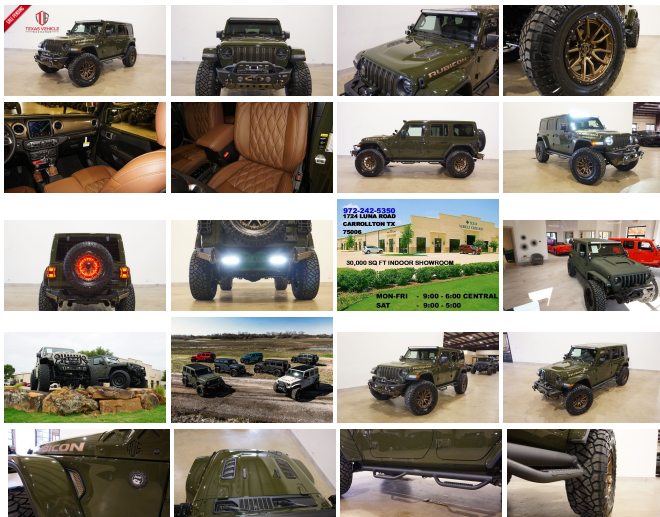

2021 Jeep Wrangler Unlimited Rubicon 4X4 LIFTED,BUMPERS,LED'S,FUEL WHLS

View this car on our website at tveauto.com/6919946/ebrochure

Our Price **\$77,900**

Specifications:

Year:	2021
VIN:	1C4HJXFG0MW614045
Make:	Jeep
Stock:	614045
Model/Trim:	Wrangler Unlimited Rubicon 4X4 LIFTED,BUMPERS,LED'S,FUEL WHLS
Condition:	Pre-Owned
Body:	SUV
Exterior:	Sarge Green Clearcoat
Engine:	ENGINE: 3.6L V6 24V VVT ETORQUE UPG I
Interior:	Brown Leather
Transmission:	TRANSMISSION: 8-SPEED AUTOMATIC (850RE)
Mileage:	43
Drivetrain:	4 Wheel Drive
Economy:	City 17 / Highway 23

NATION WIDE FINANCING

SUBMIT CREDIT APP WWW.TVEAUTO.COM

OR CALL 972-242-5350

"SARGE GREEN CLEAR COAT EDITION"
CUSTOM BUILT 2021 JEEP WRANGLER JL
UNLIMITED RUBICON 4X4 WITH 25R
PACKAGE

UPGRADES INCLUDE:

- * SARGE GREEN CLEAR COAT WITH KING RANCH BROWN ACCENTS
- * PAINTED TO MATCH 3 PIECE HARD TOP
- * CUSTOM ALEA BROWN LEATHER WITH TAN STITCHING
- * FACTORY REMOTE START
- * REMOTE PROXIMITY KEYLESS ENTRY
- * COLD WEATHER GROUP
- * LED LIGHTING GROUP
- * SAFETY GROUP
- * FACTORY 8.4 INCH TOUCH SCREEN NAVIGATION WITH HD AM/FM/SIRIUS STEREO & ALPINE PREMIUM AUDIO SYSTEM
- * FACTORY BACK-UP CAMERA
- * U-CONNECT
- * SMITTYBILT XRC GEN 2 FRONT BUMPER WITH LED FOGLIGHTS
- * FRONT D-RINGS & ISOLATORS (KING RANCH BROWN)
- * SMITTYBILT NEW GEN II "X20" 10,000 LB WATERPROOF AND WIRELESS CONTROL WINCH WITH SYNTHETIC ROPE
- * FACTOR 55 PROLINK (BLACK)
- * FACTORY MESH GRILLE PAINTED KING RANCH BROWN
- * FACTORY LED HEADLIGHTS
- * RUGGED RIDGE BLACK HEADLIGHT GUARDS
- * MOPAR 10TH ANNIVERSARY RUBICON POWER DOME HOOD
- * PAINTED TO MATCH FENDER FLARES
- * RUBICON EXPRESS 2.5" LIFT KIT WITH TERAFLX FALCON SERIES 3 SHOCKS & RESERVOIRS