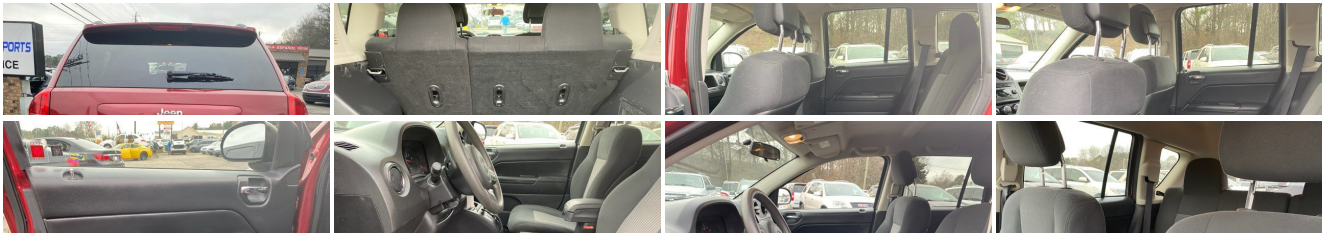

2013 Jeep Compass Sport

Our Price \$0

Retail Value \$9,987

View this vehicle on our website at globalmotorsusa.com

678-971-1854

2200 Browns Bridge Rd. , Gainesville, GA 30501

Photos

Details

Contact

Specifications:

Year:	2013
VIN:	1C4NJCBA6DD131121
Make:	Jeep
Model/Trim:	Compass Sport
Condition:	Pre-Owned
Body:	SUV
Exterior:	Deep Cherry Red Crystal Pearl
Engine:	2.0L DOHC 16V I4 DUAL-VVT ENGINE
Interior:	Dark Slate Gray Interior Cloth
Mileage:	139,639
Drivetrain:	Front Wheel Drive
Economy:	City 22 / Highway 28

Vehicle Description

Installed Options

Interior

- Premium cloth bucket seats - Remote keyless entry- Speed sensitive pwr door locks
- 12-volt aux pwr outlet- 60/40 folding rear seat- Active front head restraints
- Air conditioning- Air filtration- Bright interior accents- Carpeted floor
- Folding flat load floor storage- Front dome light- Front passenger seat belt alert
- Full length floor console- Illuminated cupholders- Illuminated entry
- Instrument cluster -inc: tachometer, outside temp display- Luxury front & rear floor mats
- Map/dome reading lights- Passenger assist handles- Pwr accessory delay
- Pwr windows w/driver 1-touch feature- Rear seat heat ducts- Rear window defroster
- Rechargeable/removable lamp- Sentry Key theft deterrent system - Sliding armrest
- Sliding visors w/vanity mirrors- Speed control- Tilt steering column

Exterior

- 16" x 6.5" aluminum wheels - P205/70R16 all-season BSW tires
- Body color door handles- Body color fascias- Body color grille w/chrome accent
- Body color liftgate applique- Bright side roof rails- Compact spare tire
- Deep-tint sunscreen glass- Fold-away heated pwr mirrors- Halogen headlamps
- Liftgate door w/fixd glass- Lower bodyside accent cladding- Premium fog lamps
- Rear window wiper/washer- Solar control glass- Variable intermittent windshield wipers