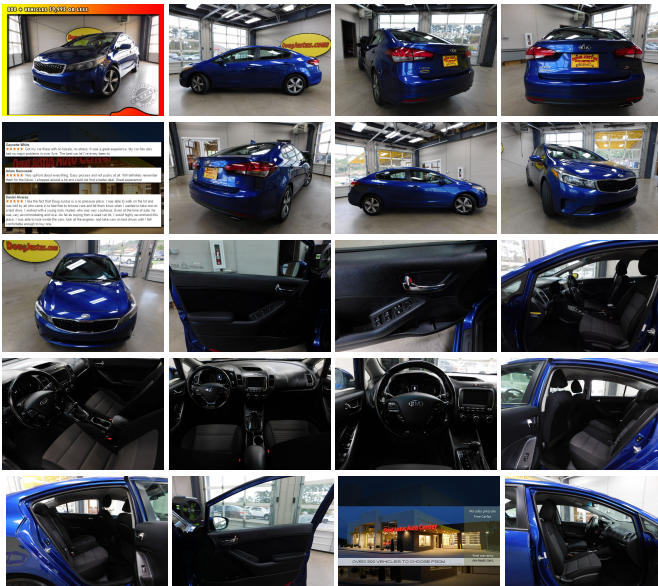

Specifications:

Year:	2018
VIN:	3KPFL4A74JE277103
Make:	Kia
Stock:	K77103
Model/Trim:	Forte S
Condition:	Pre-Owned
Body:	Sedan
Exterior:	Deep Sea Blue
Engine:	Engine: 2.0L I4 DOHC D-CVVT MPI
Interior:	Black Cloth
Mileage:	126,803
Drivetrain:	Front Wheel Drive
Economy:	City 25 / Highway 37

Free 30-Days or 1000 miles limited Powertrain Warranty. Visit our website for more details.

Automatic 2.0L 4-cyl 2018 Kia Forte S gets up to 37 MPG hwy. This vehicle comes equipped with cloth interior, power locks, power mirrors, power windows, and many more features.

Visit www.dougjustus.com, call: *865-281-1540*, or text: *865-214-0010* for more info.