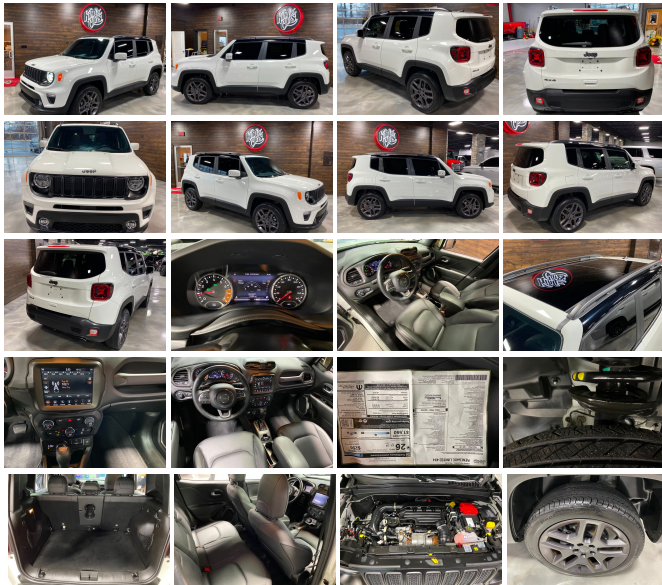

# 2020 JEEP RENEGADE LIMITED 4X4 ONLY 11K MILES LIKE NEW ALL OPTIONS

View this car on our website at [njtruckking.com/6917317/ebrochure](http://njtruckking.com/6917317/ebrochure)

Our Price **\$22,900**

## Specifications:

<b>Year:</b>	2020
<b>VIN:</b>	ZACNJBB14LPL09230
<b>Make:</b>	JEEP RENEGADE LIMITED
<b>Model/Trim:</b>	4X4 ONLY 11K MILES LIKE NEW ALL OPTIONS
<b>Condition:</b>	Pre-Owned
<b>Body:</b>	SUV
<b>Exterior:</b>	White
<b>Engine:</b>	ENGINE: 1.3L I4 TURBO MAIR DI W/ESS
<b>Interior:</b>	Black Leather
<b>Mileage:</b>	11,222
<b>Drivetrain:</b>	4 Wheel Drive
<b>Economy:</b>	City 23 / Highway 29

LIKE NEW JEEP RENEGADE

2020 JEEP RENEGADE 4X4  
LIMITED MODEL  
ALL THE OPTIONS  
4x4  
1.3L TURBO I4  
(ONLY 11,222 ORIGINAL / ACTUAL MILES )  
NAVIGATION  
HEATED / COOLED SEATS  
PANO ROOF  
REMOTE START  
& MORE  
BEST COLOR COMBO  
HIGH ALTITUDE S PACKAGE ALL OPTIONS  
GARAGED  
EXCELLENT CONDITION!  
RUNS AND DRIVES LIKE NEW  
ORIGINAL OWNERS MANUALS  
ORIGINAL WINDOW STICKER OVER 33K MSRP!!  
DONT MISS IT!

\$22,900

CALL / TEXT ROB 856-381-6621 FOR MORE INFO

2020 JEEP RENEGADE LIMITED 4X4 ONLY 11K MILES LIKE NEW ALL OPTIONS

King of Cars and Trucks - 856-693-3181 - View this car on our website at [njtruckking.com/6917317/ebrochure](http://njtruckking.com/6917317/ebrochure)