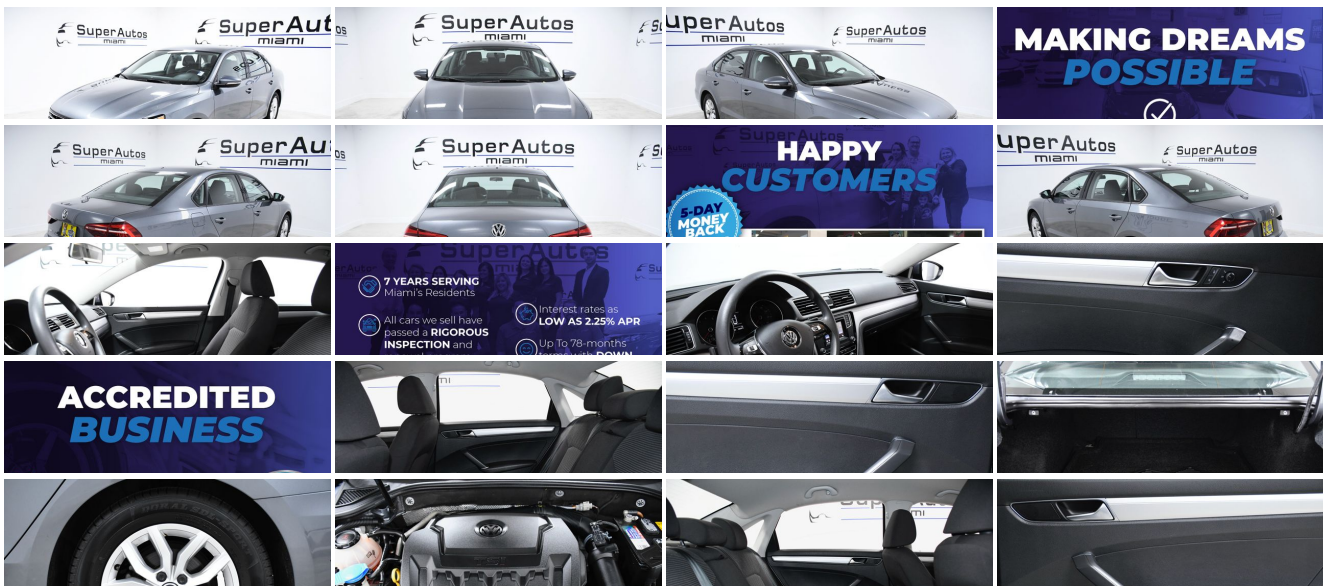

2018 Volkswagen Passat 2.0T S

Internet Special \$11,780

Regular Price \$16,899

View this vehicle on our website at superautosmiami.com

Super Autos Miami

866-944-2882

8470 NW 58th St., Doral, FL 33166

Photos

Details

Contact

Specifications:

Year:	2018
VIN:	1VWAA7A3XJC023348
Make:	Volkswagen
Stock:	12989F
Model/Trim:	Passat 2.0T S
Condition:	Pre-Owned
Body:	Sedan
Exterior:	Platinum Gray Metallic
Engine:	Engine: 2.0L TSI 174 HP 16V Turbo 4-Cylinder -inc: direct injection
Interior:	Black Cloth
Transmission:	6-Speed Automatic w/Tiptronic
Mileage:	53,572
Drivetrain:	Front Wheel Drive
Economy:	City 25 / Highway 36

This is a Dealer-Certified, stunning 2018 Volkswagen Passat S, with NO STRUCTURAL DAMAGE, NO FLOOD DAMAGE, NO AIRBAG DEPLOYMENT, only one previous owner, a clean Title, and the balance of the manufacturer's Full Factory Warranty.