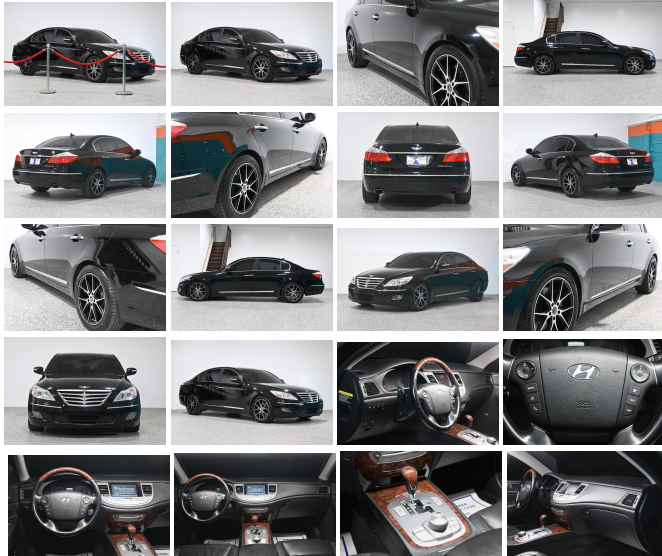

Specifications:

Year:	2011
VIN:	KMHGC4DF2BU119218
Make:	Hyundai
Model/Trim:	Genesis 4.6L
Condition:	Pre-Owned
Body:	Sedan
Exterior:	Black
Engine:	4.6L DOHC MPI 32-valve V8 engine
Interior:	Black Leather
Mileage:	160,532
Drivetrain:	Rear Wheel Drive
Economy:	City 17 / Highway 25

*** WARRANTY! CARFAX GAURANTEED! 45 SERVICE RECORDS! LIKE NEW! FLORIDA VEHICLE! TRADES WELCOME! *** The 2011 Hyundai Genesis 4.6L delivers excellent performance with luxury and dependability. This example is extremely clean inside and out and very well maintained by it's previous owner with 45 documented service records. Equipped with a 4.6L V8 engine, Navigation, Reverse Camera, Sunroof, Leather, Keyless Entry, Bluetooth, Dual Power/Heated Seats, Cooled Driver Seat, Premium Sound System, Power Windows/Locks/Mirrors, Cruise Control, Dual Climate Control, Rear AC, 18 inch Alloys and More. Only \$6,995 Cash! Call today for more details. * View more photos at www.no1autosales.com *

Exterior

- 18" hyper silver split-spoke alloy wheels
 - Acoustic laminated noise reducing front window/windshield glass- Automatic headlights
 - Body-color bumpers w/chrome insert molding- Body-color grille w/chrome accent
 - Body-color heated pwr electrochromic mirrors w/turn signal indicators
 - Center high mount stop lamp- Chrome accent door handles
 - Chrome lower bodyside moldings- Compact spare tire- Fog lights
 - HID headlights w/adaptive lighting & auto-leveling- P235/50R18 tires
 - Pwr tilt/slide sunroof- Rain-sensing variable intermittent speed-sensitive windshield wipers
 - Solar control glass
-