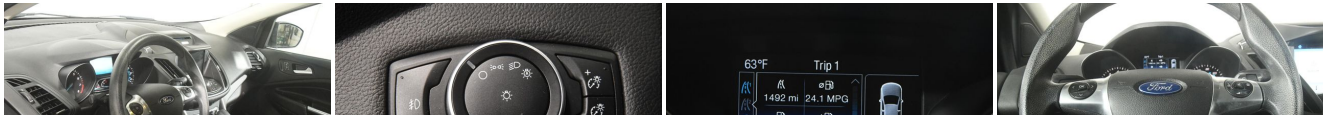

## Specifications:

<b>Year:</b>	2016
<b>VIN:</b>	<a href="#">1FMCU9GX4GUA87943</a>
<b>Make:</b>	Ford
<b>Stock:</b>	4231
<b>Model/Trim:</b>	Escape SE
<b>Condition:</b>	Pre-Owned
<b>Body:</b>	SUV
<b>Exterior:</b>	Shadow Black
<b>Engine:</b>	ENGINE: 1.6L ECOBOOST
<b>Interior:</b>	Charcoal Black Cloth
<b>Mileage:</b>	49,462
<b>Drivetrain:</b>	4 Wheel Drive
<b>Economy:</b>	City 22 / Highway 29