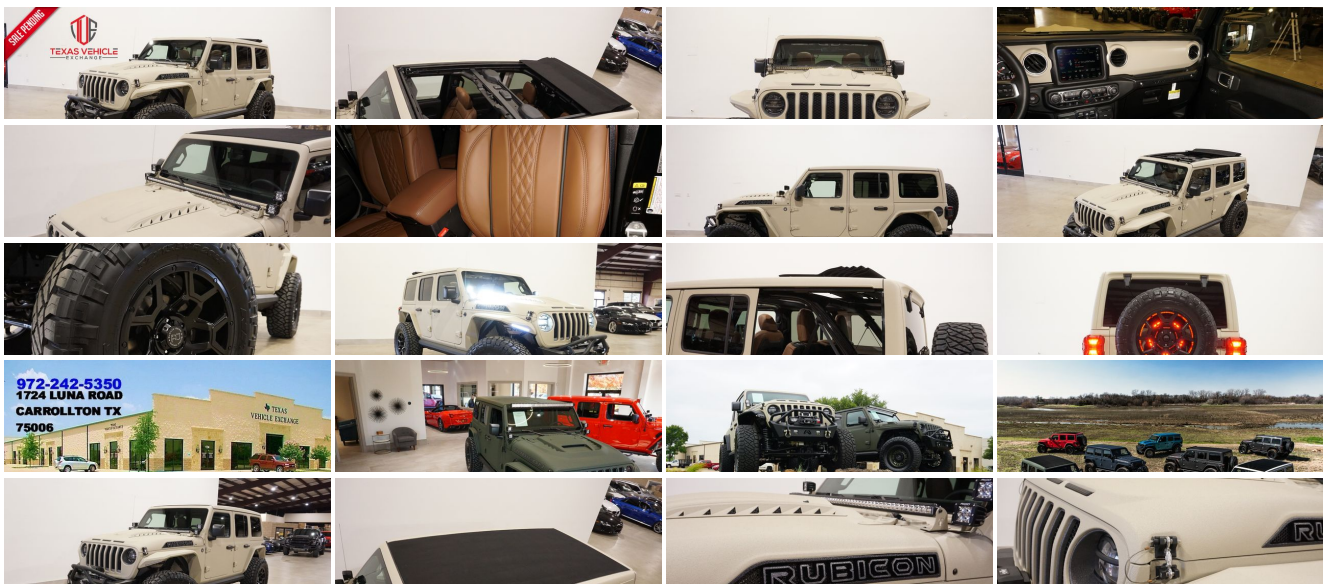

2021 Jeep Wrangler Unlimited Rubicon 4X4 DIESEL, SKY TOP, DUPONT KEVLAR, LIFT

Our Price \$95,900

View this vehicle on our website at tveauto.com

972-242-5350

1724 Luna Road , Carrollton, TX 75006

Photos
Details
Contact

Specifications:

Year:	2021
VIN:	1C4JJXFM6MW517777
Make:	Jeep
Stock:	517777
Model/Trim:	Wrangler Unlimited Rubicon 4X4 DIESEL,SKY TOP,DUPONT KEVLAR,LIFT
Condition:	Pre-Owned
Body:	SUV
Exterior:	Tan
Engine:	ENGINE: 3.0L V6 TURBO DIESEL W/ESS G3
Interior:	Brown Leather
Transmission:	TRANSMISSION: 8-SPEED AUTOMATIC (8HP75)
Mileage:	43
Drivetrain:	4 Wheel Drive
Economy:	City 17 / Highway 23

Vehicle Description

NATION WIDE FINANCING

SUBMIT CREDIT APP WWW.TVEAUTO.COM

OR CALL 972-242-5350

"GOBI TAN EDITION"

CUSTOM BUILT **KEVLAR** 2021 JEEP WRANGLER JL UNLIMITED RUBICON 4X4 WITH 26R PACKAGE

UPGRADES INCLUDE:

- * GOBI TAN KEVLAR COATING
- * 3.0L V6 TURBO DIESEL ENGINE WITH START STOP
- * SKY ONE-TOUCH POWER TOP WITH REMOVABLE REAR QUARTER WINDOWS
- * CUSTOM ALEA BROWN LEATHER WITH BLACK STITCHING
- * FACTORY REMOTE START
- * REMOTE PROXIMITY KEYLESS ENTRY
- * COLD WEATHER GROUP
- * LED LIGHTING GROUP
- * SAFETY GROUP