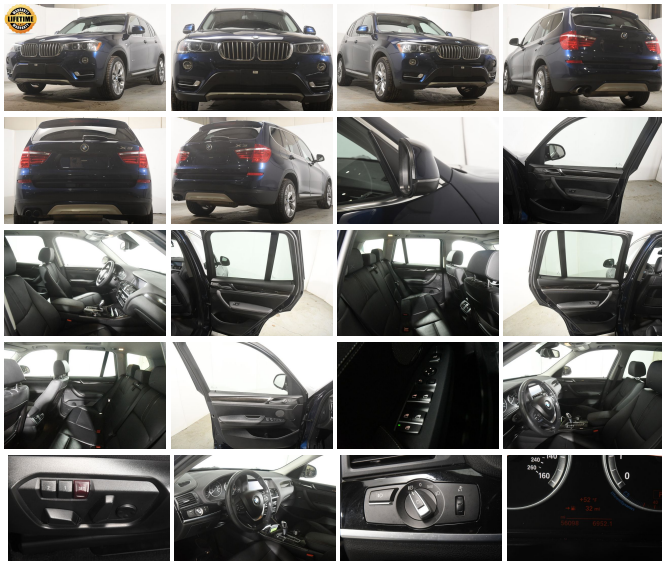

139 W Main St
 Branford, CT 06405

2017 BMW X3 xDrive35i

Eric Zuwalick

View this car on our website at soundautowholesalers.com/6911140/ebrochure

No-Haggle Price **\$25,999**

Specifications:

Year:	2017
VIN:	5UXWX7C50H0S19315
Make:	BMW
Stock:	4211
Model/Trim:	X3 xDrive35i
Condition:	Pre-Owned
Body:	SUV
Exterior:	Deep Sea Blue Metallic
Engine:	Engine: 3.0L DOHC 24V I-6 TwinPower Turbo
Interior:	Black Leather
Mileage:	56,097
Drivetrain:	All Wheel Drive
Economy:	City 19 / Highway 26

Exterior

- Black Bodyside Moldings and Black Wheel Well Trim - Body-Colored Door Handles
- Body-Colored Front Bumper w/Black Rub Strip/Fascia Accent
- Body-Colored Power Side Mirrors w/Driver Auto Dimming, Power Folding and Turn Signal Indicator
- Body-Colored Rear Bumper w/Black Rub Strip/Fascia Accent
- Chrome Side Windows Trim- Clearcoat Paint- Deep Tinted Glass
- Express Open/Close Sliding And Tilting Glass 1st And 2nd Row Sunroof w/Power Sunshade
- Fixed Rear Window w/Fixed Interval Wiper and Defroster- Front And Rear Fog Lamps
- Front License Plate Bracket
- Fully Automatic Projector Beam High Intensity Low/High Beam Daytime Running Auto-Leveling Directionally Adaptive Headlamps w/Delay-Off
- Fully Galvanized Steel Panels- Lip Spoiler- Metal-Look Grille w/Chrome Surround
- Perimeter/Approach Lights- Power Liftgate Rear Cargo Access- Roof Rack Rails Only
- Speed Sensitive Rain Detecting Variable Intermittent Wipers w/Heated Jets
- Tailgate/Rear Door Lock Included w/Power Door Locks- Tires: P245/50R18 AS Run-Flat
- Wheels: 18" x 8.0" Double Spoke (Style 605) -inc: Light alloy