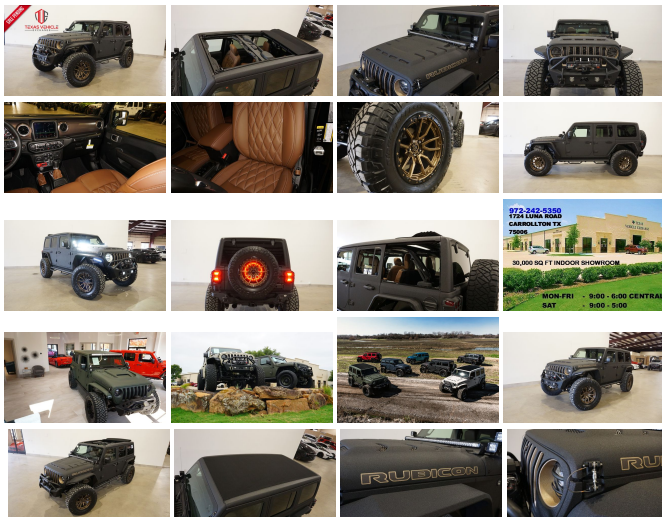

# 2021 Jeep Wrangler Unlimited Rubicon 4X4 SKY TOP,DUPONT KEVLAR,LIFT,LED'S

View this car on our website at [tveauto.com/6908311/ebrochure](http://tveauto.com/6908311/ebrochure)

Our Price **\$88,900**

## Specifications:

<b>Year:</b>	2021
<b>VIN:</b>	1C4HJXFG2MW608845
<b>Make:</b>	Jeep
<b>Stock:</b>	608845
<b>Model/Trim:</b>	Wrangler Unlimited Rubicon 4X4 SKY TOP,DUPONT KEVLAR,LIFT,LED'S
<b>Condition:</b>	Pre-Owned
<b>Body:</b>	SUV
<b>Exterior:</b>	Black
<b>Engine:</b>	ENGINE: 3.6L V6 24V VVT ETORQUE UPG I
<b>Interior:</b>	Brown Leather
<b>Transmission:</b>	TRANSMISSION: 8-SPEED AUTOMATIC (850RE)
<b>Mileage:</b>	47
<b>Drivetrain:</b>	4 Wheel Drive
<b>Economy:</b>	City 17 / Highway 23