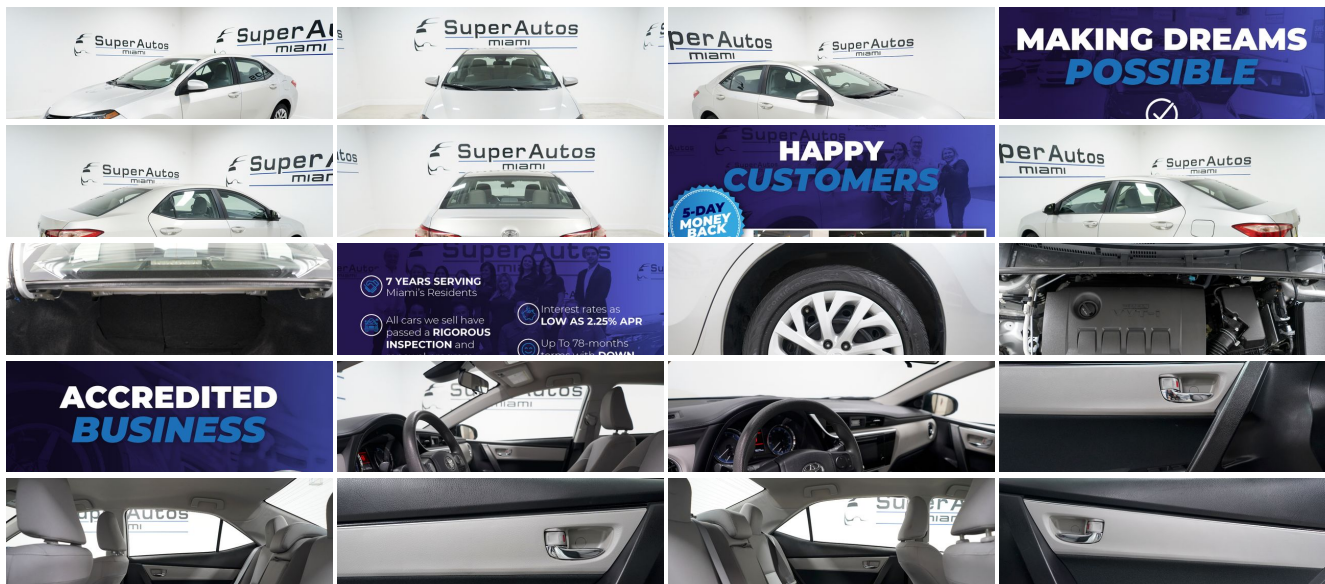

2018 Toyota Corolla LE

Internet Special $11,986

Regular Price $15,699

View this vehicle on our website at superautosmiami.com

Super Autos Miami

[866-944-2882](tel:866-944-2882)

8470 NW 58th St., Doral, FL 33166

Photos

Details

Contact