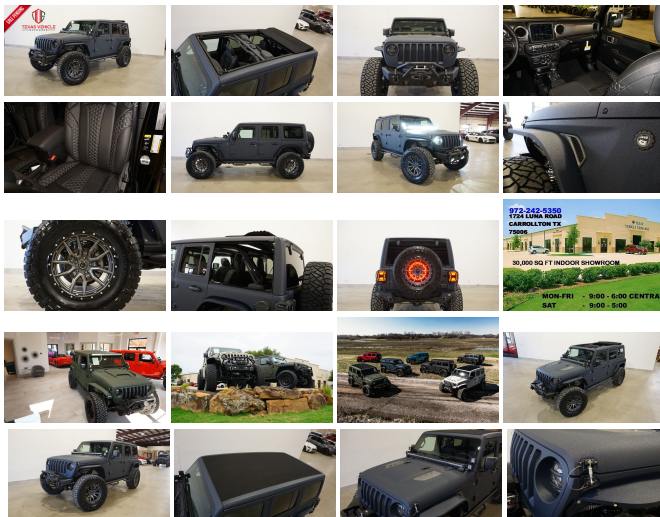

# 2021 Jeep Wrangler Unlimited Sport 4X4 SKY TOP,DUPONT KEVLAR,LIFTED,NAV

View this car on our website at [tveauto.com/6907767/ebrochure](http://tveauto.com/6907767/ebrochure)

Our Price **\$78,900**

## Specifications:

<b>Year:</b>	2021
<b>VIN:</b>	1C4HJXDG6MW585962
<b>Make:</b>	Jeep
<b>Stock:</b>	585962
<b>Model/Trim:</b>	Wrangler Unlimited Sport 4X4 SKY TOP,DUPONT KEVLAR,LIFTED,NAV
<b>Condition:</b>	Pre-Owned
<b>Body:</b>	SUV
<b>Exterior:</b>	Blue
<b>Engine:</b>	ENGINE: 3.6L V6 24V VVT ETORQUE UPG I
<b>Interior:</b>	Black Leather
<b>Transmission:</b>	TRANSMISSION: 8-SPEED AUTOMATIC (850RE)
<b>Mileage:</b>	43
<b>Drivetrain:</b>	4 Wheel Drive
<b>Economy:</b>	City 17 / Highway 23

**UPGRADES INCLUDE:**

- \* FERRARI NART BLUE KEVLAR COATING WITH ANTHRACITE ACCENTS
- \* SKY ONE-TOUCH POWER TOP WITH REMOVABLE REAR QUARTER WINDOWS
- \* CUSTOM ALEA BLACK LEATHER WITH SILVER STITCHING
- \* FACTORY REMOTE START
- \* COLD WEATHER GROUP
- \* CONVENIENCE GROUP
- \* SUN AND SOUND PACKAGE
- \* FACTORY 8.4 INCH TOUCH SCREEN NAVIGATION WITH HD AM/FM/SIRIUS STEREO & ALPINE PREMIUM AUDIO SYSTEM
- \* FACTORY BACK-UP CAMERA
- \* U-CONNECT
- \* RUGGED RIDGE HD X STRIKER STUBBY FRONT BUMPER WITH LED FOGLIGHTS
- \* FRONT D-RINGS & ISOLATORS (ANTHRACITE)
- \* SMITTYBILT NEW GEN II "X20" 10,000 LB WATERPROOF AND WIRELESS CONTROL WINCH WITH SYNTHETIC ROPE
- \* FACTOR 55 PROLINK (BLACK)
- \* FACTORY MESH GRILLE PAINTED (ANTHRACITE)
- \* FACTORY LED HEADLIGHTS
- \* RUGGED RIDGE BLACK HEADLIGHT GUARDS
- \* MOPAR 10TH ANNIVERSARY RUBICON POWER DOME HOOD
- \* DRAKE OFF ROAD HOOD LATCHES
- \* DV8 OFF ROAD JL SLIM STEEL FENDER FLARES
- \* DV8 OFF ROAD FRONT & REAR INNER FENDERS