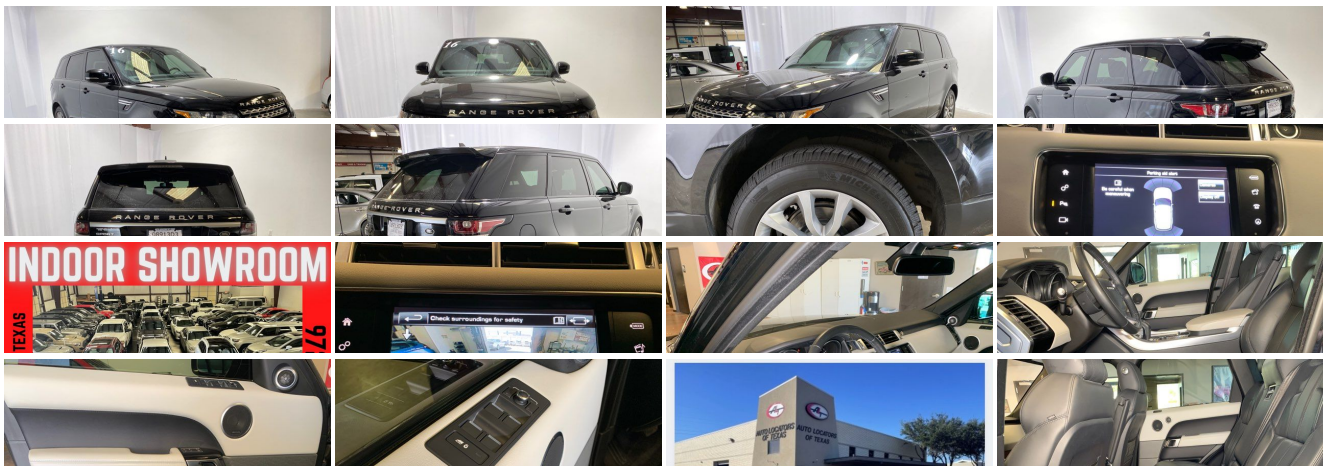

## 2016 Land Rover Range Rover Sport V6 HSE

**Our Price \$36,483**

**Retail Value \$36,990**

View this vehicle on our website at [alttx.com](http://alttx.com)

Auto Locators of Texas

(972) 612-3100

4460 Tradition Trail , Plano, TX 75093

## Specifications:

<b>Year:</b>	2016
<b>VIN:</b>	<a href="#">SALWR2PF0GA115782</a>
<b>Make:</b>	Land Rover
<b>Stock:</b>	3312
<b>Model/Trim:</b>	Range Rover Sport V6 HSE
<b>Condition:</b>	Pre-Owned
<b>Body:</b>	SUV
<b>Exterior:</b>	Santorini Black
<b>Engine:</b>	Engine: 3.0L V6 Supercharged
<b>Interior:</b>	Ebony/Ebony/Cirrus/Cirrus Leather
<b>Mileage:</b>	85,844
<b>Drivetrain:</b>	4 Wheel Drive
<b>Economy:</b>	City 17 / Highway 23

##### HEATED & COOLED FRONT BUCKET SEATS

-inc: driver and passenger 16 way power climate seats, fore/aft, cushion height, cushion tilt, squab recline, 4 way electric lumbar, side bolster adjustment, seat map pockets, driver seat memory and front and rear 2 way tilt headrest