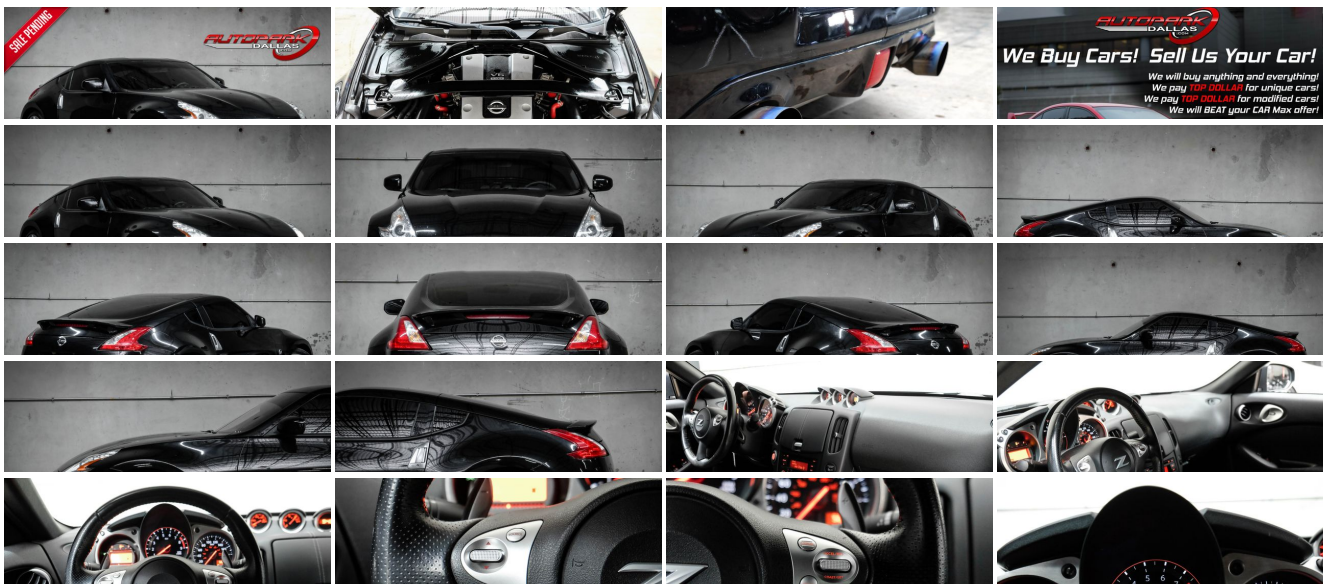

2016 Nissan 370Z Sport w/ Z1 Intakes & INVIDIA Exhaust

Website Price \$22,995

View this vehicle on our website at autoparkdallas.com

(214) 945-2601

2061 S Stemmons Fwy , Lewisville, TX 75067

- Photos
- Details
- Contact

Specifications:

Year:	2016
VIN:	JN1AZ4EHXGM936973
Make:	Nissan
Model/Trim:	370Z Sport w/ Z1 Intakes & INVIDIA Exhaust
Condition:	Pre-Owned
Body:	Coupe
Exterior:	Magnetic Black
Engine:	Engine: 3.7L DOHC 24-Valve V6 -inc: Variable Valve Event and Lift (VVEL)
Interior:	Black Cloth
Transmission:	Transmission: 7-Speed Automatic -inc: paddle shifters
Mileage:	58,227
Drivetrain:	Rear Wheel Drive
Economy:	City 19 / Highway 26

Vehicle Description

AutoPark Dallas is thrilled to offer you this 2016 Nissan 370Z Sport with Z1 Motorsports Intakes & INVIDIA Performance Exhaust for sale! We stopped for a second and thought of a checklist for the ideal sports car: two seats, lightweight body, rear-wheel drive, big wheels and tires, and curves for days. Everything fits perfectly with what we, AutoPark Dallas, claim is our bread-n-butter and proudly sell: the Nissan Z. Our 370Z goes back to its heydays with a hunkered down cockpit, knife-edged looks, and is considered the Sixth generation of Z(s) that pushes corners like nothing with 330+ horsepower! If you love the Z or just want a fun eye-catching sports car, come check out our Nissan 370z sitting in our indoor 16,000 Sq Ft Showroom located in Addison, TX amongst our inventory of 100+ other unique and luxury vehicles!

Daytime Running Lights

3.7L DOHC 24-Valve V6 Engine

7-Speed Automatic Transmission

Rear Wheel Drive

Professionally Detailed!

Well Maintained!

* Free CarFax Report !*

AND SO MUCH MORE!!!