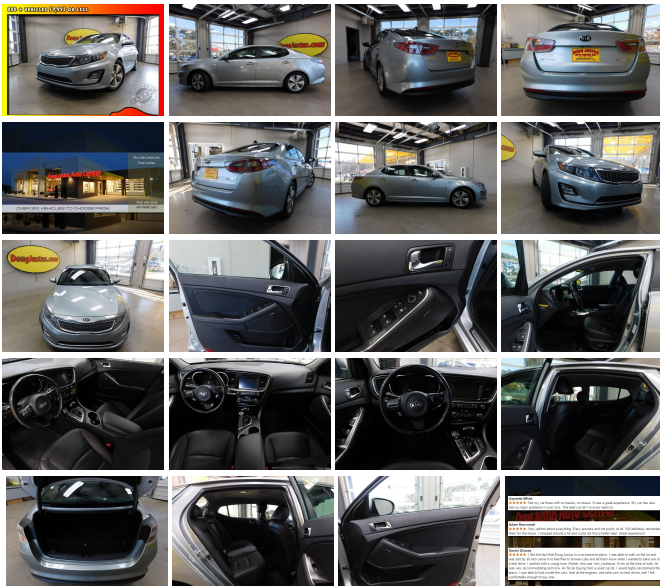

Specifications:

Year:	2014
VIN:	KNAGN4AD1E5074351
Make:	Kia
Stock:	K74351
Model/Trim:	Optima Hybrid EX
Condition:	Pre-Owned
Body:	Sedan
Exterior:	Aluminum Silver Metallic
Engine:	Engine: 2.4L DOHC I4 HEV MPI -inc: CVVT
Interior:	Black Leather
Mileage:	91,190
Drivetrain:	Front Wheel Drive
Economy:	City 35 / Highway 39

Free 30-Days or 1000 miles limited Powertrain Warranty. Visit our website for more details.

LEATHER INTERIOR   **HEATED SEATS**   **POWER SEATS**

Automatic 2.4L 4-cyl 2014 Kia Optima Hybrid gets up to 39 MPG hwy. This vehicle comes equipped with leather interior, dual heated seats, dual powered seats, power locks, power mirrors, power steering, power windows, and many more features. '

Visit www.dougjustus.com, call: *865-281-1540*, or text: *865-214-0010* for more info.