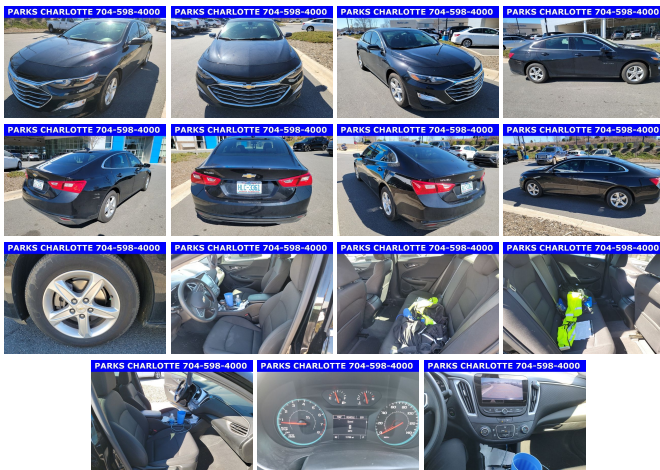

2021 Chevrolet Malibu LS

View this car on our website at parksdeals.com/6905594/ebrochure

PARKS CHARLOTTE 704-598-4000

Our Price **\$27,552**

Specifications:

Year:	2021
VIN:	1G1ZB5T6MF059913
Make:	Chevrolet
Stock:	143713A
Model/Trim:	Malibu LS
Condition:	Pre-Owned
Body:	Sedan
Exterior:	Mosaic Black Metallic
Engine:	ENGINE, 1.5L TURBO DOHC 4-CYLINDER DI
Interior:	Jet Black Cloth
Mileage:	11,788
Drivetrain:	Front Wheel Drive
Economy:	City 29 / Highway 36

2021 Chevrolet Malibu LS Certified.

Jet Black Cloth, 6 Speakers, ABS brakes, Apple CarPlay/Android Auto, Exterior Parking Camera Rear, Preferred Equipment Group 1LS, Remote keyless entry, Wireless Apple CarPlay/Android Auto. CARFAX One-Owner. Clean CARFAX.

Damage reported: minor damage

MINOR MODERATE SEVERE

10 Service history records

2 Previous owners

Personal vehicle

45,260 Last reported odometer reading

FREE CARFAX Report

See the full CARFAX Report for additional information

*carfax Snapshot is a reflection of available information on the date the report was pulled. carfax is constantly being updated with new information and is subject to change at any time.

Our Location :