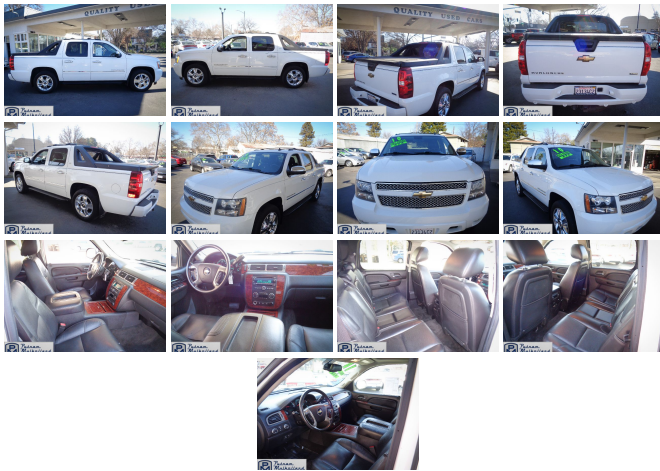

## 2010 Chevrolet Avalanche LTZ

View this car on our website at [pmautoco.com/6904874/ebrochure](http://pmautoco.com/6904874/ebrochure)

Our Price **\$15,995**

### Specifications:

<b>Year:</b>	2010
<b>VIN:</b>	3GNVKGE01AG296829
<b>Make:</b>	Chevrolet
<b>Stock:</b>	4248
<b>Model/Trim:</b>	Avalanche LTZ
<b>Condition:</b>	Pre-Owned
<b>Body:</b>	Pickup Truck
<b>Exterior:</b>	White
<b>Engine:</b>	ENGINE, VORTEC 5.3L V8 SFI FLEXFUEL
<b>Interior:</b>	Gray Leather
<b>Mileage:</b>	145,640
<b>Drivetrain:</b>	4 Wheel Drive
<b>Economy:</b>	City 15 / Highway 21