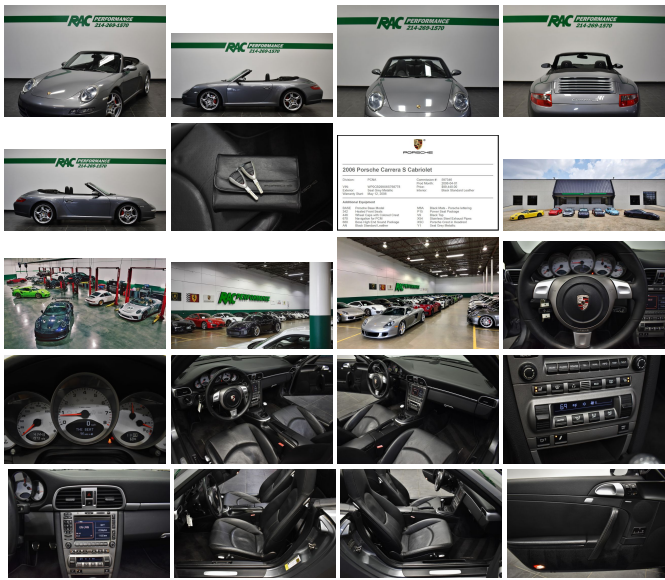

2006 Porsche 911 Carrera S Cabriolet

View this car on our website at racperformance.com/6903490/ebrochure

Our Price **\$49,995**

Specifications:

Year: 2006
VIN: WP0CB299X6S768778
Make: Porsche
Stock: R3319
Model/Trim: 911 Carrera S Cabriolet
Condition: Pre-Owned
Body: Convertible
Exterior: Seal Grey Metallic
Engine: 3.8L DOHC SMPI aluminum horizontally-opposed 24-valve 6-cyl engine
Interior: Black Leather
Transmission: 6-SPEED MANUAL TRANSMISSION
Mileage: 41,037
Drivetrain: Rear Wheel Drive
Economy: City 18 / Highway 25

CLEAN CARFAX, 6-SPEED MANUAL TRANSMISSION, BOSE HIGH END SOUND PACKAGE, HEATED FRONT SEATS, FRESH INTERMEDIATE SERVICE, NEW REAR TIRES, NEW CAB-TOP RAMS, NEW INTERSTATE BATTERY, PARTIAL-FRONT PPF, RECENT CLUTCH W/ SLAVE CYLINDER, RECENT REAR MAIN SEAL, , SERVICE RECORDS DATING BACK TO 2016, CLEAR BRA, BOOKS + 2 KEYS, NAVIGATION FOR PCM, POWER SEAT PACKAGE, STAINLESS STEEL EXHAUST PIPES, PORSCHE CREST IN HEADREST, WHEEL CAPS WITH COLORED CREST, BLACK STANDARD LEATHER, BLACK MATS - PORSCHE LETTERING, BLACK TOP, SEAL GREY METALLIC!! This car has been inspected by our certified technicians and is ready to drive home. Upgrades are available at RAC Performance. TUNES, EXHAUST, WHEELS, TIRES and MORE!

Contact our professional sales staff at 214-269-1570 for any questions or additional information. We also offer competitive finance rates as low as 5.9%.

We hand pick only the finest automobiles to sell and every vehicle gets a rigorous internal inspection by our certified technicians. At our 9000 square foot state of the art facility, RAC Performance offers service on Porsche, RUF, Ferrari, Maserati and Lamborghini models. We offer dealership quality service and repairs at competitive prices and only sell the finest vehicles! RAC Performance cannot guarantee the availability of vehicle books/manuals, additional keys, or additional accessories with vehicle purchase, unless otherwise stated in the vehicle description or by an RAC sales professional.