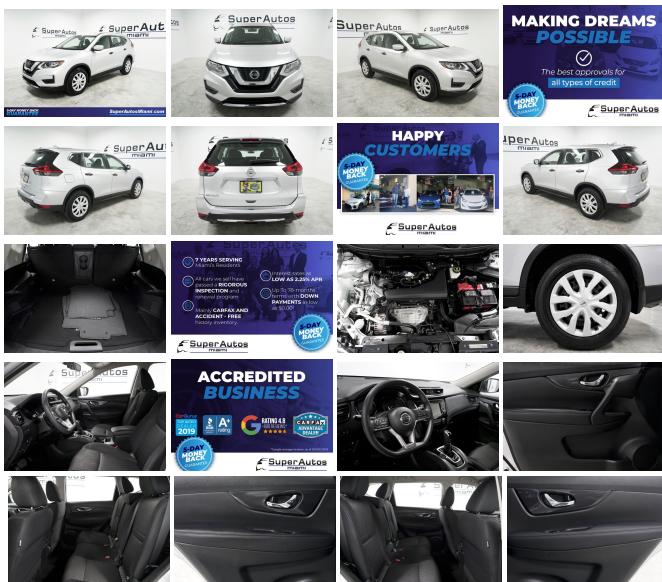

2018 Nissan Rogue S

View this car on our website at superautosmiami.com/6903285/ebrochure

Internet Special **\$14,586**

Regular Price **\$19,869**

Specifications:

Year:	2018
VIN:	KNMAT2MTXJP575677
Make:	Nissan
Stock:	12940F
Model/Trim:	Rogue S
Condition:	Pre-Owned
Body:	SUV
Exterior:	Brilliant Silver
Engine:	Engine: 2.5L DOHC 16-Valve I4 -inc: ECO mode
Interior:	Black Cloth
Transmission:	Xtronic CVT Automatic -inc: sport mode switch
Mileage:	40,791
Drivetrain:	Front Wheel Drive
Economy:	City 26 / Highway 33

This is a Dealer-Certified, beautiful gorgeous magnificent marvelous delightful stunning flawless spectacular 2018 Nissan Rogue S 2WD, with NO STRUCTURAL DAMAGE, NO FLOOD DAMAGE, NO AIRBAG DEPLOYMENT, only one previous owner, a clean Title, and the balance of the manufacturer's Powertrain Warranty.

Hablamos español!

Highlights for this vehicle include:

- In excellent condition
- Clean Title
- Only one previous owner
- Passed our rigorous inspection and renewal process
- Balance of Manufacturer's Powertrain Warranty
- Powerful and fuel-efficient 4-cylinder engine
- 17" Aluminum Wheels
- Power Front Seat
- Dual Front A/C
- Rear view camera
- Bluetooth audio and hands-free phone system
- Remote keyless entry
- Power accessories
- CVT Automatic Transmission
- And much more!