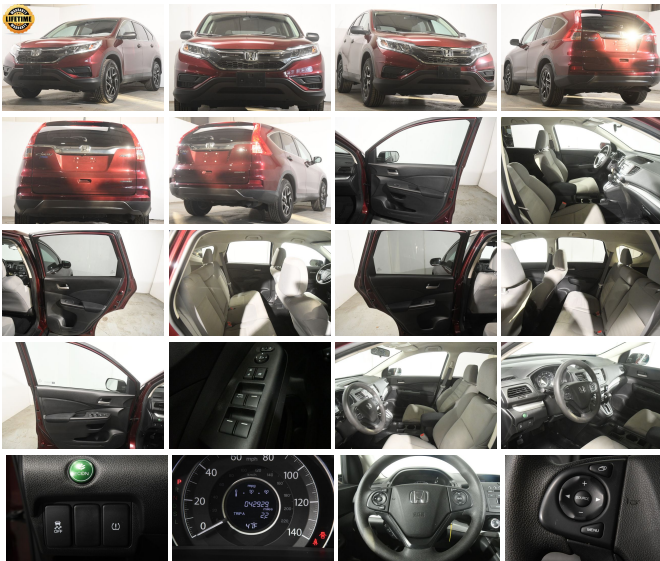

139 W Main St
Branford, CT 06405

2016 Honda CR-V SE

Eric Zuwalick

View this car on our website at soundautowholesalers.com/6901430/ebrochure

No-Haggle Price **\$17,999**

Specifications:

Year:	2016
VIN:	2HKRM4H45GH700958
Make:	Honda
Stock:	4127
Model/Trim:	CR-V SE
Condition:	Pre-Owned
Body:	SUV
Exterior:	Basque Red Pearl II
Engine:	Engine: 2.4L I-4 16-Valve DOHC i-VTEC
Interior:	Black Cloth
Mileage:	42,927
Drivetrain:	All Wheel Drive
Economy:	City 25 / Highway 31

- Sliding Front Center Armrest and Rear Center Armrest- Systems Monitor- Trip Computer
- Urethane Gear Shifter Material- Valet Function

Exterior

- Auto Off Aero-Composite Halogen Daytime Running Headlamps w/Delay-Off
- Black Bodyside Cladding and Black Wheel Well Trim - Black Door Handles
- Black Grille w/Chrome Surround
- Black Power Side Mirrors w/Convex Spotter and Manual Folding
- Body-Colored Front Bumper w/Colored Rub Strip/Fascia Accent and Black Bumper Insert
- Body-Colored Rear Bumper w/Colored Rub Strip/Fascia Accent and Black Bumper Insert
- Chrome Side Windows Trim and Black Front Windshield Trim - Clearcoat Paint
- Compact Spare Tire Mounted Inside Under Cargo- Deep Tinted Glass
- Fixed Interval Wipers
- Fixed Rear Window w/Fixed Interval Wiper, Heated Wiper Park and Defroster
- Fully Galvanized Steel Panels- Liftgate Rear Cargo Access- Steel Spare Wheel
- Tailgate/Rear Door Lock Included w/Power Door Locks
- Tires: P225/65R17 102T All-Season- Wheels: 17" Alloy