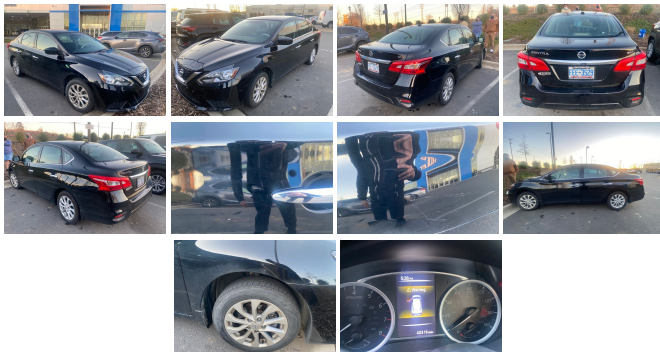

2018 Nissan Sentra SV

View this car on our website at parksdeals.com/6901170/ebrochure

Our Price **\$11,719**

Specifications:

Year:	2018
VIN:	3N1AB7AP6JY256365
Make:	Nissan
Stock:	156206A
Model/Trim:	Sentra SV
Condition:	Pre-Owned
Body:	Sedan
Exterior:	Super Black
Engine:	Engine: 1.8L DOHC 16-Valve 4-Cylinder
Interior:	Charcoal Cloth
Mileage:	40,319
Drivetrain:	Front Wheel Drive
Economy:	City 29 / Highway 37

2018 Nissan Sentra SR

CVT with Xtronic, Charcoal Cloth. CARFAX One-Owner.

29/37 City/Highway MPG

Call 704.288.0662 to check on the availability of this vehicle and schedule a private showing or shop 24 hours a day @ WWW.PARKSCHARLOTTE.COM. *All prices are plus tax, tag, title, and documentation. All vehicles are fully reconditioned by a Master ASE Factory Trained Certified Technician.

	Accident reported: minor damage
	CARFAX 1-Owner vehicle
	8 Service history records
	Personal vehicle
	Last owned in North Carolina
	40,335 Last reported odometer reading

[FREE CARFAX Report](#)

See the full CARFAX Report for additional information

*carfax Snapshot is a reflection of available information on the date the report was pulled. carfax is constantly being updated with new information and is subject to change at any time.

Our Location :