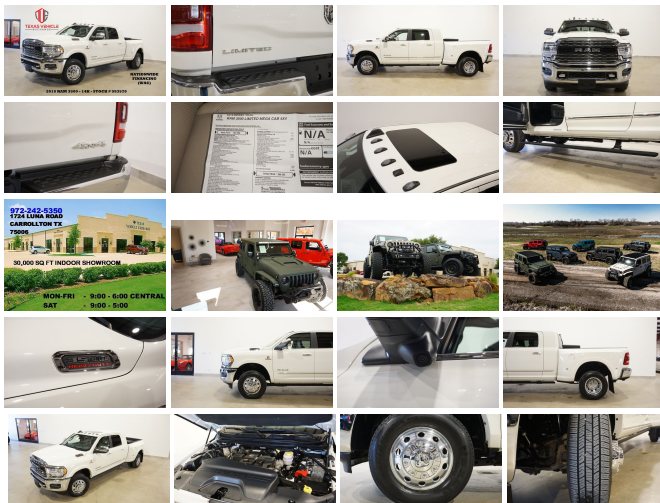

# 2019 Dodge RAM 3500 Limited DRW 4X4 MSRP 86K, ROOF, NAV, 360 CAM, 14K

View this car on our website at [tveauto.com/6900961/ebrochure](http://tveauto.com/6900961/ebrochure)

Our Price **\$72,900**

## Specifications:

Year:	2019
VIN:	3C63RRPL9KG583570
Make:	Dodge
Stock:	583570
Model/Trim:	RAM 3500 Limited DRW 4X4 MSRP 86K, ROOF, NAV, 360 CAM, 14K
Condition:	Pre-Owned
Body:	Pickup Truck
Exterior:	Pearl White
Engine:	ENGINE: 6.7L I6 CUMMINS HD TURBO DIESEL
Interior:	Indigo/Frost Leather
Transmission:	TRANSMISSION: 6-SPEED AUTOMATIC AISIN AS69RC HD
Mileage:	14,251
Drivetrain:	4 Wheel Drive

NATION WIDE FINANCING

SUBMIT CREDIT APP [WWW.TVEAUTO.COM](http://WWW.TVEAUTO.COM)

OR CALL 972-242-5350

2019 DODGE RAM 3500 DUALY MEGA CAB LIMITED 4X4, 6.7L CUMMINS TURBO DIESEL ENGINE, AISIN AUTOMATIC TRANSMISSION, ONLY 14K, PEARL WHITE W/TAN LEATHER INTERIOR, CARFAX REPORTS 1 OWNER NO ACCIDENTS, APPEARS TO BE A NON-SMOKER, REMOTE START, FOGLIGHTS, FRONT & REAR PARK DISTANCE SENSORS, OVERHEAD CAB LIGHTS, SUNROOF, 12.0" TOUCH SCREEN NAVIGATION, BACK-UP CAMERA, CARGO CAMERA 360 VIEW CAMERAS POWER