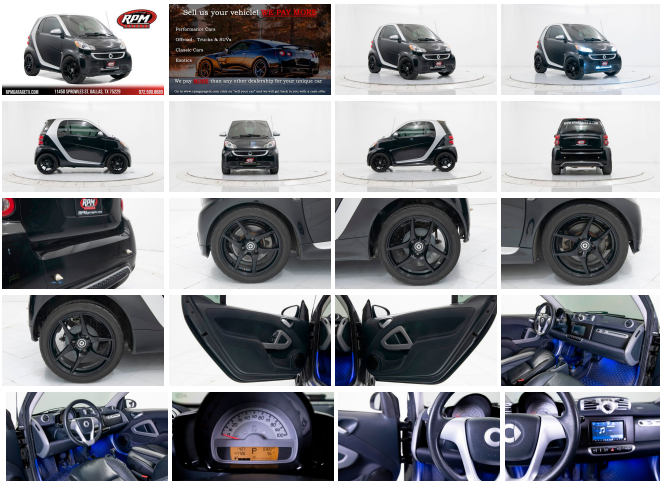

2013 smart fortwo Passion with Many Upgrades

View this car on our website at rpmgaragetx.com/6900959/ebrochure

Our Price **\$7,991**

Specifications:

Year:	2013
VIN:	WMEEJ3BA0DK676910
Make:	smart
Model/Trim:	fortwo Passion with Many Upgrades
Condition:	Pre-Owned
Body:	Coupe
Exterior:	Deep Black
Engine:	1.0L MPFI 12-valve I3 engine
Interior:	Black
Mileage:	42,490
Drivetrain:	Rear Wheel Drive
Economy:	City 34 / Highway 38

RPMGARAGETX.COM 11450 SPROWLES ST. DALLAS, TX 75229 972.590.8689

RPM Garage is a specialty car dealership conveniently located off I-35E in Dallas, Texas. With over 100 cars in stock, and new inventory arriving every day, we offer a wide variety of quality vehicles to make your dreams come true. Make sure to stop by and check out our BRAND NEW 40,000 sq/ft warehouse and take your dream car home TODAY!

At RPM Garage we love taking care of our customers and we are all about building a relationship with our clients to continue helping them in each and every one of their car needs for years to come. Become a part of our family and visit our showroom today!

Exterior

- 15" 12-spoke alloy wheels- Intermittent rear wiper w/wash function
- P155/60R15 front & P175/55R15 rear all-season tires - Panoramic roof w/sunscreen
- Projector beam halogen headlights- Pwr heated mirrors- Rain & light sensor
- Speed-dependent interval wiper w/wash function