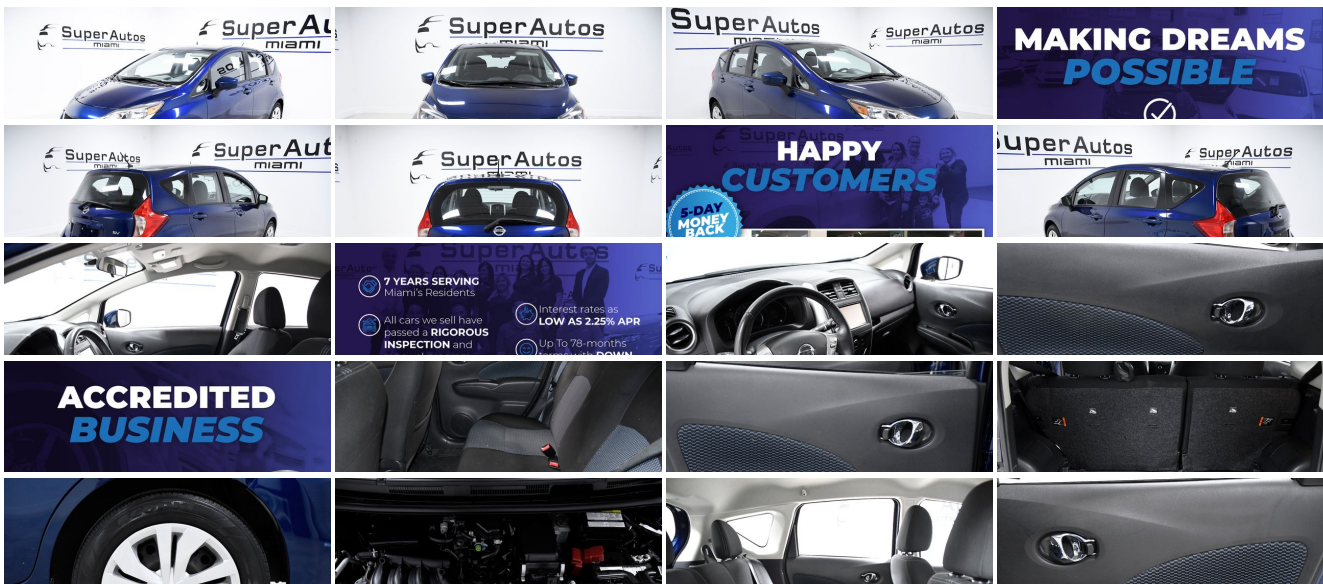

2019 Nissan Versa Note SV

Internet Special \$11,986

Regular Price \$16,979

View this vehicle on our website at superautosmiami.com

Super Autos Miami

866-944-2882

8470 NW 58th St., Doral, FL 33166

Photos

Details

Contact

Specifications:

Year:	2019
VIN:	3N1CE2CP7KL358174
Make:	Nissan
Stock:	12920CV
Model/Trim:	Versa Note SV
Condition:	Pre-Owned
Body:	Sedan
Exterior:	Deep Blue Pearl Metallic
Engine:	Engine: 1.6L DOHC 16-Valve 4-Cylinder
Interior:	Black Cloth
Transmission:	Xtronic Continuously Variable (CVT) -inc: transmission position indicator
Mileage:	38,343
Drivetrain:	Front Wheel Drive
Economy:	City 31 / Highway 39

This is a Dealer-Certified, beautiful gorgeous magnificent marvelous delightful stunning flawless spectacular 2019 Nissan Versa Note SV, with NO STRUCTURAL DAMAGE, NO FLOOD DAMAGE, NO AIRBAG DEPLOYMENT, only one previous owner, a no-accidents history*, a clean Carfax report, a clean Title, and the balance of the manufacturer's Powertrain Warranty.

Down payments as low as \$0*, APR as low as 1.89%*, up to 120 days for your first payment*, and up to 84 months*.

We are an A+ rated business with the Better Business Bureau, a 2019 Top-Rated Dealer at CarGurus, a 4.8-Stars* rated business at Google.