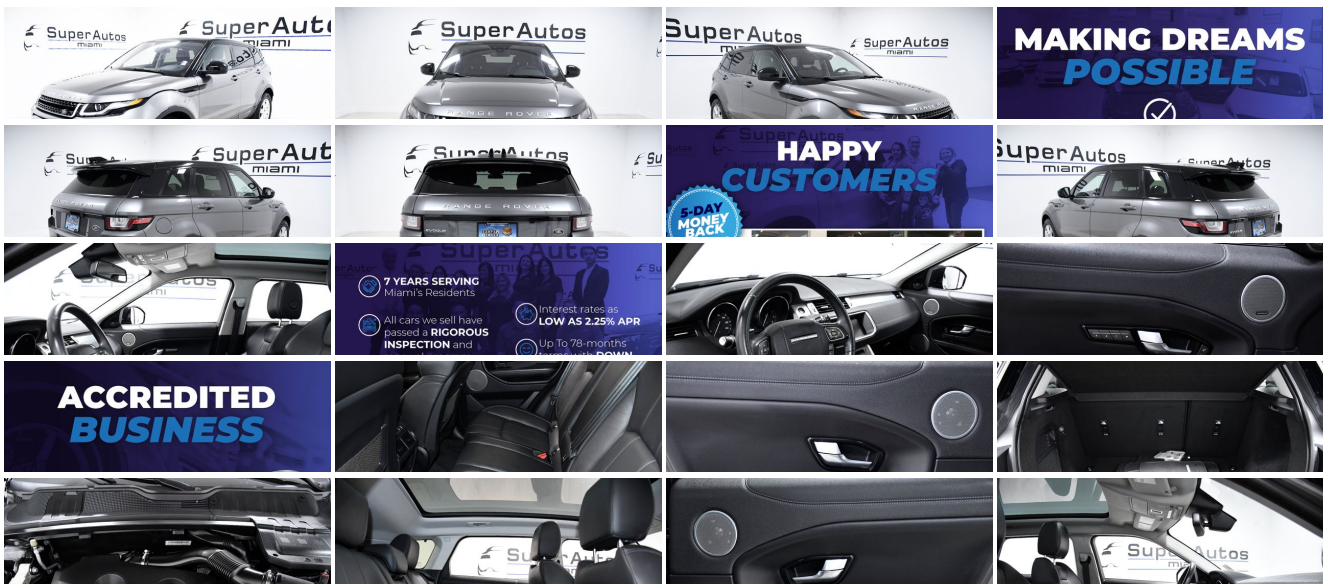

2017 Land Rover Range Rover Evoque SE AWD

Internet Special \$29,986

Regular Price \$34,698

View this vehicle on our website at superautosmiami.com

Super Autos Miami

866-944-2882

8470 NW 58th St., Doral, FL 33166

Photos

Details

Contact

Specifications:

Year:	2017
VIN:	SALVP2BG5HH195543
Make:	Land Rover
Stock:	12917F
Model/Trim:	Range Rover Evoque SE AWD
Condition:	Pre-Owned
Body:	SUV
Exterior:	Aruba Metallic
Engine:	Engine: 2.0L Turbocharged I4 -inc: intelligent stop/start
Interior:	Black Leather
Transmission:	9-Speed Automatic -inc: Sport mode and paddle shifters
Mileage:	24,506
Drivetrain:	All Wheel Drive
Economy:	City 21 / Highway 29

This is a Dealer-Certified beautiful gorgeous magnificent marvelous delightful stunning flawless spectacular 2017 Land Rover Range Rover Evoque SE AWD, with NO STRUCTURAL DAMAGE, NO FLOOD DAMAGE, NO AIRBAG DEPLOYMENT, a no-accidents history*, a clean Carfax report, a clean Title, and the balance of the manufacturer's Full Factory Warranty.