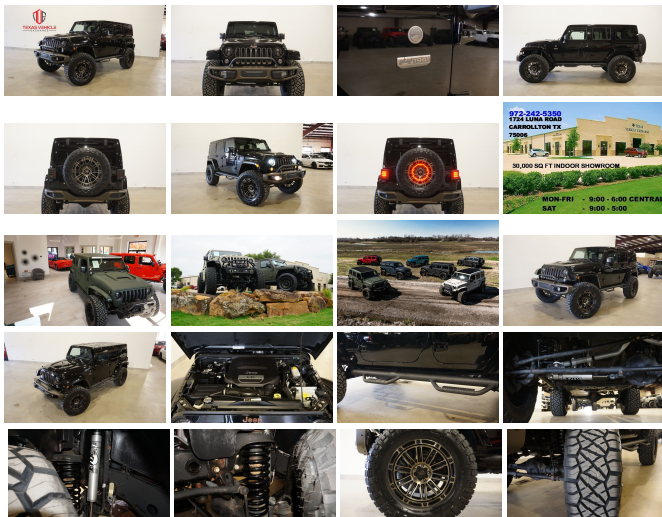

2016 Jeep Wrangler Unlimited 75th Anniversary 4X4 LIFTED,BUMPERS,20'S,43K

View this car on our website at tveauto.com/6899973/ebrochure

Our Price **\$39,900**

Specifications:

Year:	2016
VIN:	1C4BJWEG1GL243016
Make:	Jeep
Stock:	243016
Model/Trim:	Wrangler Unlimited 75th Anniversary 4X4 LIFTED,BUMPERS,20'S,43K
Condition:	Pre-Owned
Body:	SUV
Exterior:	Black Clearcoat
Engine:	ENGINE: 3.6L V6 24V VVT
Interior:	Black Leather/Cloth
Transmission:	TRANSMISSION: 5-SPEED AUTOMATIC (W5A580)
Mileage:	43,995
Drivetrain:	4 Wheel Drive
Economy:	City 16 / Highway 20

NATION WIDE FINANCING

SUBMIT CREDIT APP WWW.TVEAUTO.COM

OR CALL 972-242-5350

2016 JEEP WRANGLER UNLIMITED 75TH EDITION 4X4, 3.6L V6 ENGINE, AUTOMATIC TRANSMISSION, ONLY 43K, BLACK W/BLACK LEATHER & CLOTH INTERIOR, CARFAX REPORTS 2 OWNERS NO ACCIDENTS, APPEARS TO BE A NON-SMOKER, REMOTE START, MOPAR STEEL FRONT BUMPER WITH FOGLIGHTS, PRO COMP 2.5IN SUSPENSION LIFT KIT WITH FOX 2.0 PERFORMANCE SHOCKS, FOX 2.0 PERFORMANCE STEERING STABILIZER SHOCK. EVOLUTION 2 LED HEADLIGHTS