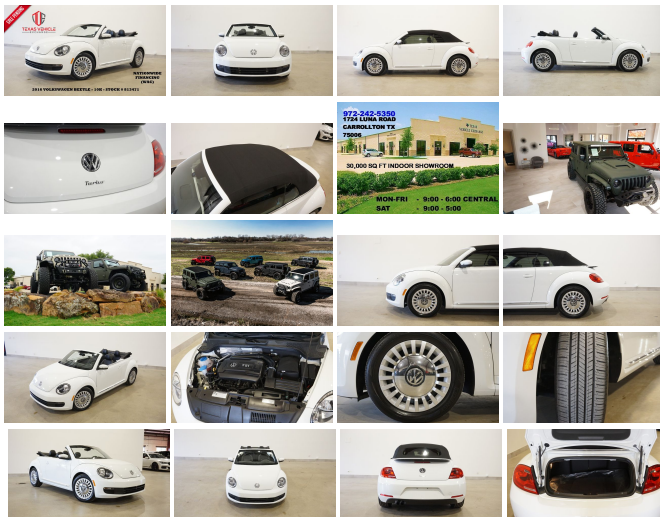

2016 Volkswagen Beetle Convertible 1.8T S AUTO,PWR TOP,HTD LTH,10K!

View this car on our website at tveauto.com/6899972/ebrochure

Our Price **\$19,900**

Specifications:

Year:	2016
VIN:	3VV517AT3GM813471
Make:	Volkswagen
Stock:	813471
Model/Trim:	Beetle Convertible 1.8T S AUTO,PWR TOP,HTD LTH,10K!
Condition:	Pre-Owned
Body:	Convertible
Exterior:	Pure White/Black Roof
Engine:	Engine: 1.8L 170 HP Turbocharged 4-Cylinder -inc: direct injection
Interior:	Titan Black Leatherette
Mileage:	10,520
Drivetrain:	Front Wheel Drive
Economy:	City 25 / Highway 34

NATION WIDE FINANCING

SUBMIT CREDIT APP WWW.TVEAUTO.COM

OR CALL 972-242-5350

2016 VOLKSWAGEN BEETLE CONVERTIBLE S FWD, 1.8L TURBOCHARGED ENGINE, AUTOMATIC TRANSMISSION, ONLY 10K, PURE WHITE W/BLACK LEATHERETTE INTERIOR, CARFAX REPORTS 2 OWNERS NO ACCIDENTS, APPEARS TO BE A NON-SMOKER, POWER FOLDING SOFT TOP, POWER WINDOWS, POWER DOOR LOCKS, POWER HEATED MIRRORS WITH TURN SIGNALS, TILT/TELESCOPE STEERING WHEEL WITH AUDIO CONTROLS, CRUISE CONTROL, HEATED FRONT BUCKET SEATS

WITH MANUAL ADJUSTMENTS, ICE COLD A/C, TOUCH SCREEN AM/FM STEREO WITH CD PLAYER, BLUETOOTH, SELF DIMMING REAR VIEW MIRROR, DUAL VANITY MIRRORS, RUBBER & CLOTH FLOOR MATS, OWNER'S MANUAL, 2 KEYS/2 REMOTES. 17 IN ALLOY WHEELS WITH HUBCAPS, FRONT TIRES ARE HANKOOK 215/55R/17, REAR TIRES ARE HANKOOK 215/55R/17. RUNS AND DRIVES GREAT. GIVE US A CALL @ 972-242-5350 OR STOP BY FOR A TEST DRIVE. 1724 LUNA RD IN CARROLLTON - 2 MILES NORTH OF 635. CLICK ON CARFAX ICON TO VIEW A FULL REPORT AT NO COST TO YOU.

Option Packages

Factory Installed Packages

- _____
PURE WHITE/BLACK ROOF

- _____
TITAN BLACK, V-TEX LEATHERETTE SEATING SURFACES

Texas Vehicle Exchange

tveauto.com

972-242-5350

1724 Luna Road