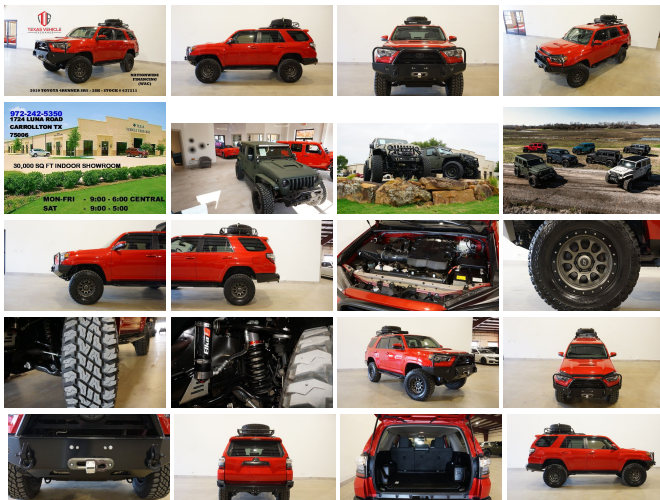

2019 Toyota 4Runner SR5 4X4 LIFTED,BUMPERS,NAV,28K,WE FINANCE

View this car on our website at tveauto.com/6899970/ebrochure

Our Price **\$40,900**

Specifications:

Year:	2019
VIN:	JTEBU5JR6K5637211
Make:	Toyota
Stock:	637211
Model/Trim:	4Runner SR5 4X4 LIFTED,BUMPERS,NAV,28K,WE FINANCE
Condition:	Pre-Owned
Body:	SUV
Exterior:	Barcelona Red Metallic
Engine:	Engine: 4.0L V6 DOHC SMPI
Interior:	Black Graphite Cloth
Mileage:	28,702
Drivetrain:	4 Wheel Drive
Economy:	City 17 / Highway 20

NATION WIDE FINANCING

SUBMIT CREDIT APP WWW.TVEAUTO.COM

OR CALL 972-242-5350

2019 TOYOTA 4-RUNNER SR5 4WD, 4.0L V6 ENGINE, AUTOMATIC TRANSMISSION, ONLY 28K, BARCELONA RED METALLIC W/BLACK CLOTH INTERIOR, CARFAX REPORTS 2 OWNERS NO ACCIDENTS, APPEARS TO BE A NON-SMOKER, AFTERMARKET FRONT BUMPER WITH SMITTYBILT XRC WINCH & FACTOR 55 PROLINK, ELKA 2.5" DC RESERVOIR FRONT & REAR SUSPENSION LIFT KIT, YAKIMA ROOF RACK, NAVIGATION, BACK-UP CAMERA, BLACK TUBULAR STEPS, POWER

WINDOWS, POWER DOOR LOCKS, POWER HEATED MIRRORS, TILT/TELESCOPE STEERING WHEEL WITH AUDIO CONTROLS, CRUISE CONTROL, DRIVER POWER SEAT, TRACTION CONTROL, A-TRAC BUTTON, TRAILER BRAKE CONTROLLER, ICE COLD A/C, HD AM/FM/XM STEREO WITH CD PLAYER, BLUETOOTH, DUAL LIGHTED VANITY MIRRORS, REAR A/C VENTS, POWER SLIDING REAR WINDOW, AFTERMARKET REAR BUMPER, TOW PACKAGE WITH RECEIVER HITCH, RUBBER FLOOR MATS, OWNER'S MANUAL, 2 KEYS/2 REMOTES. 17" STEALTH CUSTOM SERIES RAY10 WHEELS, FRONT TIRES ARE COOPER LT285/70R/17 WITH APPROX 95% TREAD LIFE REMAINING, REAR TIRES ARE COOPER LT285/70R/17 WITH APPROX 95% TREAD LIFE REMAINING. RUNS AND DRIVES GREAT. GIVE US A CALL @ 972-242-5350 OR STOP BY FOR A TEST DRIVE. 1724 LUNA RD IN CARROLLTON - 2 MILES NORTH OF 635. CLICK ON CARFAX ICON TO VIEW A FULL REPORT AT NO COST TO YOU.