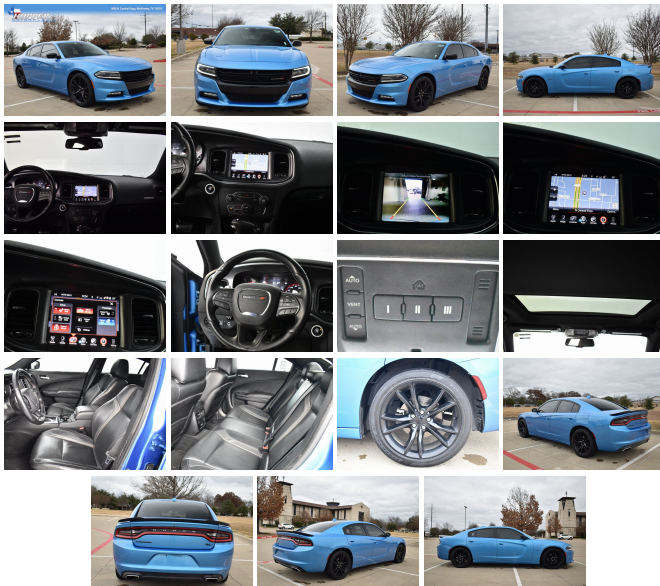

hoppermotorplex.com
214-544-0102
900 N Central Expy
McKinney, Texas
75070

Hopper Motorplex

2016 Dodge Charger R/T

View this car on our website at hoppermotorplex.com/6899828/ebrochure

Our Price **\$23,997**

Specifications:

Year: 2016
VIN: 2C3CDXCT9GH115254
Make: Dodge
Stock: 15254M
Model/Trim: Charger R/T
Condition: Pre-Owned
Body: Sedan
Exterior: B5 Blue Pearlcoat
Engine: ENGINE: 5.7L V8 HEMI MDS VVT
Interior: black Leather
Mileage: 56,173
Drivetrain: Rear Wheel Drive
Economy: City 16 / Highway 25

2016 Dodge Charger R/T B5 Blue Pearlcoat 4D Sedan RWD 8-Speed Automatic HEMI 5.7L V8 Multi Displacement VVT black Leather, Auto Adjust In Reverse Exterior Mirrors, Auto-Dimming Exterior Driver Mirror, Bi-Function HID Projector Head Lamps, Black 1-Piece Performance Spoiler, Black-Edged Premium Floor Mats, Blacktop Package, Blacktop R/T Badge, Dark Brushed II Interior Accents, Dodge Grille Badge, Driver & Passenger Lower LED Lamps, Front Overhead LED Lighting, Gloss Black I/P Cluster Trim Rings, Heated 2nd Row Seats, Heated Steering Wheel, Illuminated Rear Cupholders, Leather Trim Seats, Navigation System, ParkSense Rear Park Assist System, ParkView Rear Back-Up Camera, Performance Steering Wheel, Plus Group, Power Driver/Passenger 4-Way Lumbar Adjust, Power Front Driver/Passenger Seats, Power Heated Memory Mirrors w/Man F/Away, Power Sunroof, Quick Order Package 29N R/T, R/T Badge, Radio/Driver Seat/Mirrors Memory, Rear Seat Armrest w/Storage Cupholder, Satin Black Charger Decklid Badge, Security Alarm, Sport Leather Seats w/Met. Accents, Ventilated Front Seats, Wheels: 20" x 8.0" Gloss Black Painted Aluminum.