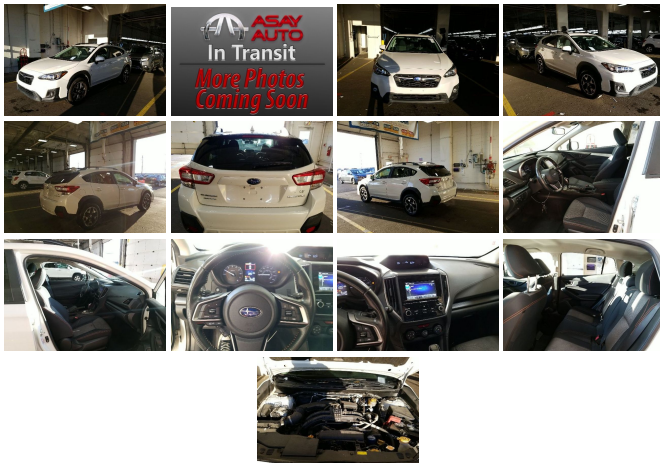

2018 Subaru Crosstrek Premium

View this car on our website at asayauto.com/6899653/ebrochure

Our Price **\$17,995**

Specifications:

Year:	2018
VIN:	JF2GTADC7JH298373
Make:	Subaru
Stock:	P5592
Model/Trim:	Crosstrek Premium
Condition:	Pre-Owned
Body:	SUV
Exterior:	Crystal White Pearl
Engine:	Engine: 2.0L 16V DOHC
Interior:	Black Cloth with Orange Stitching, cloth Cloth
Mileage:	53,885
Drivetrain:	All Wheel Drive
Economy:	City 27 / Highway 33

Asay Auto is pleased to present this 1 OWNER Crosstrek! Premium Package! Back-Up Camera Bluetooth Connection Fog Lamps, AWD Heated Front Seat(s) Brake Assist and much more! MPG (city / hwy) 27 / 33 The new way of buying a car now days was created by the customer. What does that mean? It means that Asay Auto puts very competitive pricing on every vehicle which has made us one the top internet stores. Our client advisors are here to help you meet your needs and wants. If your still unsure shop the competition and see for yourself why we have continued to go through the years. Asay Auto offers high quality vehicles with upfront pricing. Come experience what so many already have at 10 n State in Lindon or arrange a home test drive for as low as \$15. Enjoy having the car brought to you by a third party company that let"s drive it check all out before taking the next step. TEXT US AT 385-323-8407 WITH ANY QUESTIONS. Asay Auto can help arrange credit union financing and wants your trade!

Vehicle History Report : as Of 01/18/2021

Snapshot

2018 SUBARU CROSSTREK PREMIUM

Moderate damage

CARFAX 1-Owner vehicle

Rental vehicle

Last owned in New Jersey

6 Detailed records available