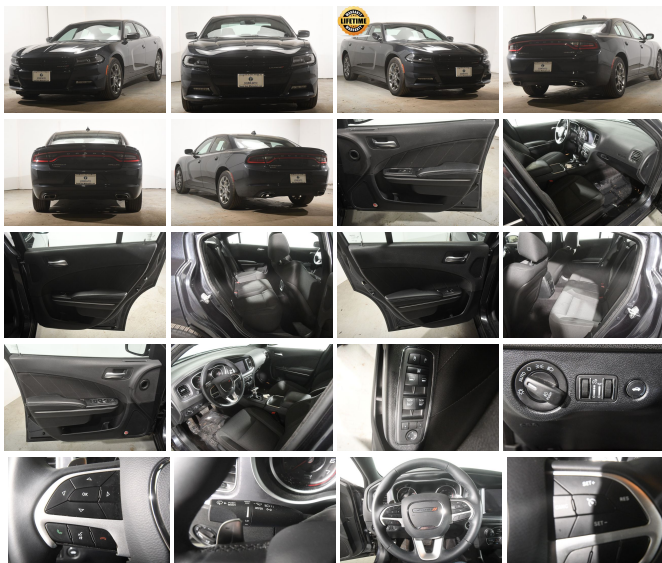

139 W Main St
 Branford, CT 06405

2017 Dodge Charger SXT AWD

Eric Zuwalick

View this car on our website at soundautowholesalers.com/6899543/ebrochure

No-Haggle Price **\$25,499**

Specifications:

Year:	2017
VIN:	2C3CDXJG8HH650082
Make:	Dodge
Stock:	4113
Model/Trim:	Charger SXT AWD
Condition:	Pre-Owned
Body:	Sedan
Exterior:	Pitch Black Clearcoat
Engine:	ENGINE: 3.6L V6 24V VVT
Interior:	Black Leather
Mileage:	34,644
Drivetrain:	All Wheel Drive
Economy:	City 18 / Highway 27