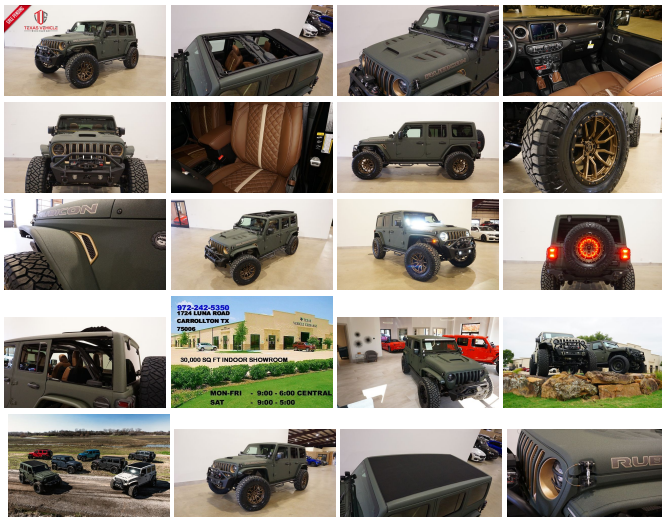

2021 Jeep Wrangler Unlimited Rubicon 4X4 SKY TOP,DUPONT KEVLAR,LIFT,LED'S

View this car on our website at tveauto.com/6898978/ebrochure

Our Price **\$88,900**

Specifications:

Year:	2021
VIN:	1C4HJXFG9MW542262
Make:	Jeep
Stock:	542262
Model/Trim:	Wrangler Unlimited Rubicon 4X4 SKY TOP,DUPONT KEVLAR,LIFT,LED'S
Condition:	Pre-Owned
Body:	SUV
Exterior:	Green
Engine:	ENGINE: 3.6L V6 24V VVT ETORQUE UPG I
Interior:	Brown Leather
Transmission:	TRANSMISSION: 8-SPEED AUTOMATIC (850RE)
Mileage:	67
Drivetrain:	4 Wheel Drive
Economy:	City 17 / Highway 23

NATION WIDE FINANCING

SUBMIT CREDIT APP [WWW.TVEAUTO.COM](https://www.tveauto.com)

OR CALL 972-242-5350

"TANK GREEN EDITION"

CUSTOM BUILT **KEVLAR** 2021 JEEP
WRANGLER JL UNLIMITED RUBICON 4X4
WITH 25R PACKAGE