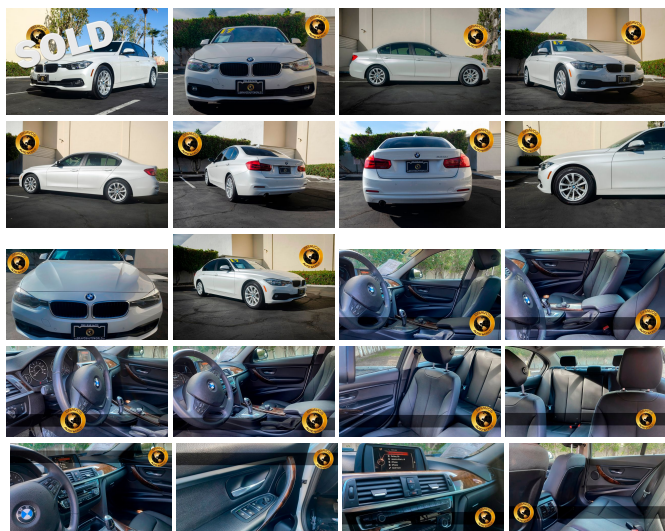

2017 BMW 320i Turbo 2.0

View this car on our website at bravosautoworld.com/6898525/ebrochure

Our Price **\$23,995**

Specifications:

Year:	2017
VIN:	WBA8A9C34HAC99900
Make:	BMW
Stock:	1223AC99900
Model/Trim:	320i Turbo 2.0
Condition:	Pre-Owned
Body:	Sedan
Exterior:	Alpine White
Engine:	Engine: 2.0L TwinPower Turbo 4-Cylinder 16V DOHC
Interior:	Black Leather
Mileage:	37,272
Drivetrain:	Rear Wheel Drive
Economy:	City 23 / Highway 35

2017 BMW 320i Turbo 2.0

Bravo's Auto World - (760) 409-7781 - View this car on our website at bravosautoworld.com/6898525/ebrochure

Our Location :

2017 BMW 320i Turbo 2.0

Bravo's Auto World - (760) 409-7781 - View this car on our website at bravosautoworld.com/6898525/ebrochure

Exterior

- Black Side Windows Trim and Black Front Windshield Trim - Body-Colored Door Handles
- Body-Colored Front Bumper
- Body-Colored Power Heated Side Mirrors w/Manual Folding and Turn Signal Indicator
- Body-Colored Rear Bumper Chrome Grille- Clearcoat Paint
- Fixed Rear Window w/Defroster- Front Fog Lamps
- Fully Automatic Aero-Composite Halogen Daytime Running Headlamps w/Delay-Off
- Fully Galvanized Steel Panels- LED Brakelights- Light Tinted Glass
- Perimeter/Approach Lights
- Speed Sensitive Rain Detecting Variable Intermittent Wipers w/Heated Jets
- Tailgate/Rear Door Lock Included w/Power Door Locks- Tires: P225/50R17 AS Run-Flat
- Trunk Rear Cargo Access- Wheels w/Silver Accents
- Wheels: 17" x 7.5" Light Alloy V-Spoke (Style 395)