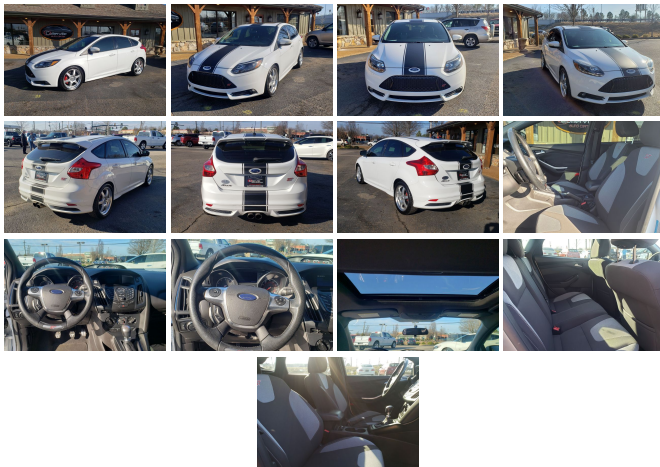

2014 Ford Focus ST

View this car on our website at colliervilleautocenter.com/6898432/ebrochure

Our Price **\$15,995**

Specifications:

Year:	2014
VIN:	1FADP3L92EL103960
Make:	Ford
Stock:	3591
Model/Trim:	Focus ST
Condition:	Pre-Owned
Body:	Sedan
Exterior:	Oxford White
Mileage:	61,824
Drivetrain:	Front Wheel Drive
Economy:	City 23 / Highway 32