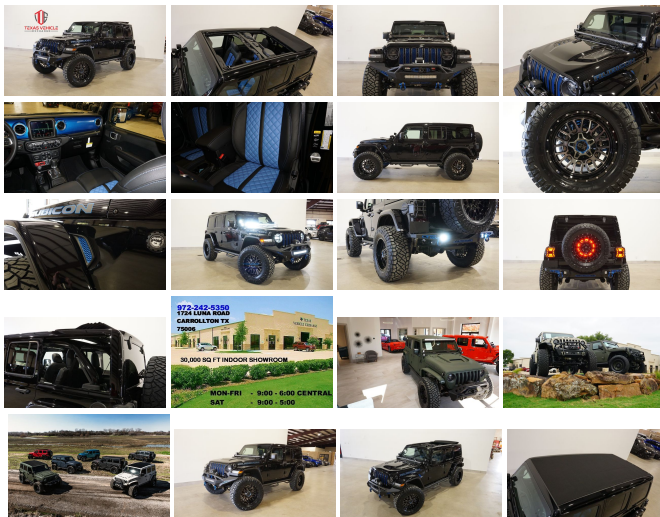

# 2021 Jeep Wrangler Unlimited Rubicon 4X4 SKY TOP,LIFTED,BUMPERS,LED'S

View this car on our website at [tveauto.com/6898350/ebrochure](https://tveauto.com/6898350/ebrochure)

Our Price **\$79,900**

## Specifications:

<b>Year:</b>	2021
<b>VIN:</b>	1C4HJXFG7MW585935
<b>Make:</b>	Jeep
<b>Stock:</b>	585935
<b>Model/Trim:</b>	Wrangler Unlimited Rubicon 4X4 SKY TOP,LIFTED,BUMPERS,LED'S
<b>Condition:</b>	Pre-Owned
<b>Body:</b>	SUV
<b>Exterior:</b>	Black Clearcoat
<b>Engine:</b>	ENGINE: 3.6L V6 24V VVT ETORQUE UPG I
<b>Interior:</b>	Black Leather
<b>Transmission:</b>	TRANSMISSION: 8-SPEED AUTOMATIC (850RE)
<b>Mileage:</b>	46
<b>Drivetrain:</b>	4 Wheel Drive
<b>Economy:</b>	City 17 / Highway 23