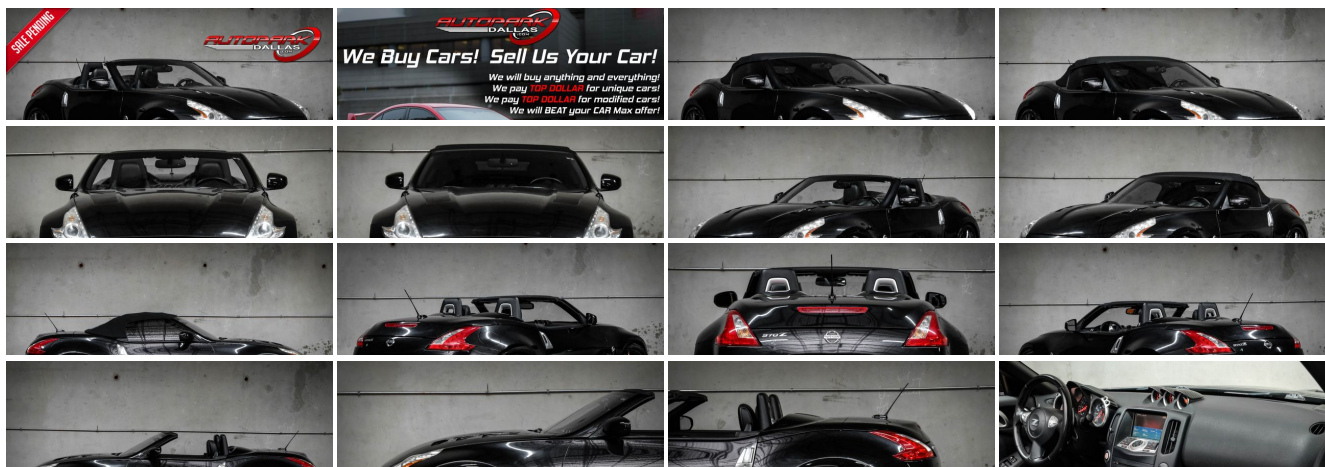

2012 Nissan 370Z Touring Carbon Fiber, Exhaust, and More!

Website Price \$21,995

View this vehicle on our website at autoparkdallas.com

(214) 945-2601

2061 S Stemmons Fwy, Lewisville, TX 75067

Photos

Details

Contact

Specifications:

Year:	2012
VIN:	JN1AZ4FHXCM370144
Make:	Nissan
Model/Trim:	370Z Touring Carbon Fiber, Exhaust, and More!
Condition:	Pre-Owned
Body:	Convertible
Exterior:	Magnetic Black Metallic
Engine:	3.7L DOHC SMPI 24-valve V6 engine
Interior:	Black Suede/Leather
Transmission:	7-speed automatic transmission w/manual mode
Mileage:	39,244
Drivetrain:	Rear Wheel Drive
Economy:	City 18 / Highway 25

Vehicle Description

AutoPark Dallas is excited to offer you this Sleek Carbon Fiber Enhanced 2012 Nissan 370Z Touring Convertible with Upgrades for sale! We stopped for a second and thought of a checklist for the ideal sports car: two seats, lightweight body, rear-wheel drive, big wheels and tires, and curves for days. Everything fits perfectly with what we, AutoPark Dallas, claim is our bread-n-butter and proudly sell: the Nissan Z. Our 370Z goes back to its heydays with a hunkered down cockpit, knife-edged looks, and is considered the Sixth generation of Z(s) that pushes corners like nothing with 330+ horsepower! If you love the Z or just want a fun eye-catching sports car, come check out our Nissan 370z sitting in our indoor 16,000 Sq Ft Showroom located in Addison, TX amongst our inventory of 100+ other unique and luxury vehicles!