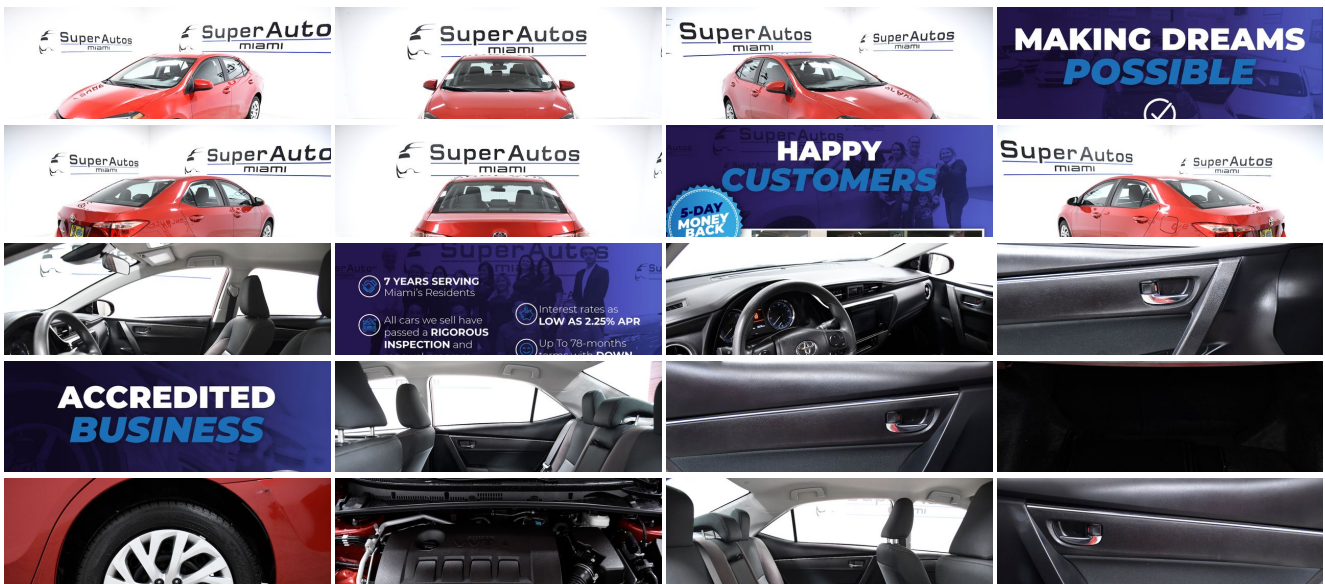

2019 Toyota Corolla LE

Internet Special \$15,986

Regular Price \$18,659

View this vehicle on our website at superautosmiami.com

Super Autos Miami

866-944-2882

8470 NW 58th St., Doral, FL 33166

Photos

Details

Contact

Specifications:

Year:	2019
VIN:	2T1BURHE1KC172922
Make:	Toyota
Stock:	12892CV
Model/Trim:	Corolla LE
Condition:	Pre-Owned
Body:	Sedan
Exterior:	Red
Engine:	Engine: 1.8L I-4 DOHC Dual VVT-i
Interior:	Black Cloth
Transmission:	Continuously Variable (CVTi-S)
Mileage:	38,238
Drivetrain:	Front Wheel Drive
Economy:	City 28 / Highway 36

This is a Dealer-Certified, beautiful gorgeous magnificent marvelous delightful stunning flawless spectacular 2019 Toyota Corolla LE CVT, with NO STRUCTURAL DAMAGE, NO FLOOD DAMAGE, NO AIRBAG DEPLOYMENT, only one previous owner, a no-accidents history*, a clean Carfax report, a clean Title, and the balance of the manufacturer's Powertrain Warranty.