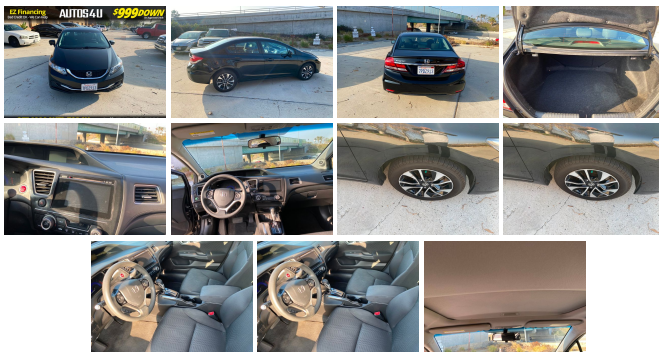

2015 Honda Civic EX

View this car on our website at autos4u.biz/6897864/ebrochure

Our Price **\$7,995**

Specifications:

Year:	2015
VIN:	19XFB2F81FE240848
Make:	Honda
Model/Trim:	Civic EX
Condition:	Pre-Owned
Body:	Sedan
Exterior:	Black
Engine:	Engine: 1.8L I-4 SOHC 16-Valve i-VTEC
Interior:	Black Cloth
Mileage:	152,000
Drivetrain:	Front Wheel Drive
Economy:	City 30 / Highway 39

Exterior

- Black Side Windows Trim- Body-Colored Door Handles- Body-Colored Front Bumper
- Body-Colored Power Side Mirrors w/Convex Spotter and Manual Folding
- Body-Colored Rear Bumper Clearcoat Paint
- Compact Spare Tire Mounted Inside Under Cargo
- Express Open/Close Sliding And Tilting Glass 1st Row Sunroof w/Sunshade
- Fixed Rear Window w/Defroster
- Fully Automatic Aero-Composite Halogen Daytime Running Headlamps w/Delay-Off
- Fully Galvanized Steel Panels- Grille w/Chrome Bar- Light Tinted Glass
- Steel Spare Wheel- Tires: P205/55R16 89H AS- Trunk Rear Cargo Access
- Variable Intermittent Wipers- Wheels w/Machined Accents- Wheels: 16" Alloy