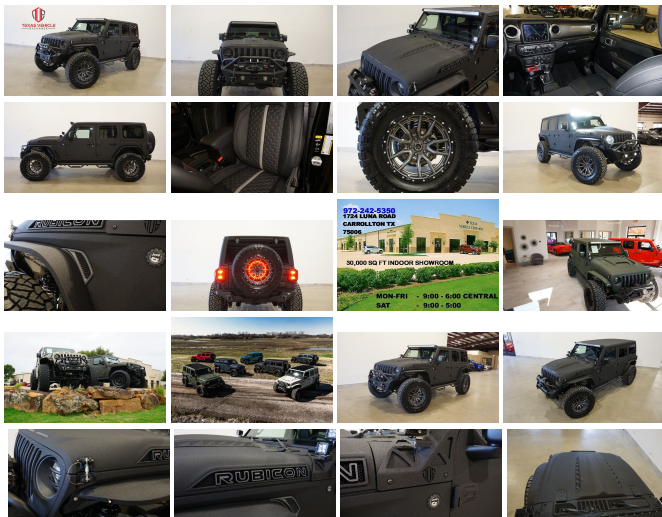

2021 Jeep Wrangler Unlimited Rubicon 4X4 DUPONT KEVLAR,LIFTED,LED'S

View this car on our website at tveauto.com/6897694/ebrochure

Our Price **\$83,900**

Specifications:

Year:	2021
VIN:	1C4HJXFG4MW585939
Make:	Jeep
Stock:	585939
Model/Trim:	Wrangler Unlimited Rubicon 4X4 DUPONT KEVLAR,LIFTED,LED'S
Condition:	Pre-Owned
Body:	SUV
Exterior:	Black
Engine:	ENGINE: 3.6L V6 24V VVT ETORQUE UPG I
Interior:	Black Leather
Transmission:	TRANSMISSION: 8-SPEED AUTOMATIC (850RE)
Mileage:	64
Drivetrain:	4 Wheel Drive
Economy:	City 17 / Highway 23

NATION WIDE FINANCING

SUBMIT CREDIT APP WWW.TVEAUTO.COM

OR CALL 972-242-5350

"RAPTOR BLACK EDITION"

CUSTOM BUILT **KEVLAR** 2021 JEEP
WRANGLER JL UNLIMITED RUBICON 4X4
WITH 25R PACKAGE

UPGRADES INCLUDE:

- * RAPTOR BLACK KEVLAR COATING WITH ANTHRACITE ACCENTS
- * CUSTOM ALEA BLACK LEATHER WITH SILVER STITCHING
- * FACTORY REMOTE START
- * REMOTE PROXIMITY KEYLESS ENTRY
- * COLD WEATHER GROUP
- * LED LIGHTING GROUP
- * SAFETY GROUP
- * FACTORY 8.4 INCH TOUCH SCREEN NAVIGATION WITH HD AM/FM/SIRIUS STEREO & ALPINE PREMIUM AUDIO SYSTEM
- * FACTORY BACK-UP CAMERA
- * U-CONNECT
- * FAB FOURS STUBBY FRONT BUMPER WITH LED FOGLIGHTS
- * FRONT D-RINGS & ISOLATORS (ANTHRACITE)
- * SMITTYBILT NEW GEN II "X20" 10,000 LB WATERPROOF AND WIRELESS CONTROL WINCH WITH SYNTHETIC ROPE
- * FACTOR 55 PROLINK (BLACK)
- * FACTORY LED HEADLIGHTS
- * RUGGED RIDGE BLACK HEADLIGHT GUARDS
- * NEW JL CUSTOM VENTED HOOD
- * DRAKE OFF ROAD HOOD LATCHES
- * DV8 OFF ROAD JL SLIM STEEL FENDER FLARES
- * DV8 OFF ROAD FRONT & REAR INNER FENDERS
- * RUBICON EXPRESS 2.5" SUSPENSION LIFT KIT WITH TERAFLX SPORT CONTROL ARMS & TERAFLX FALCON SHOCKS