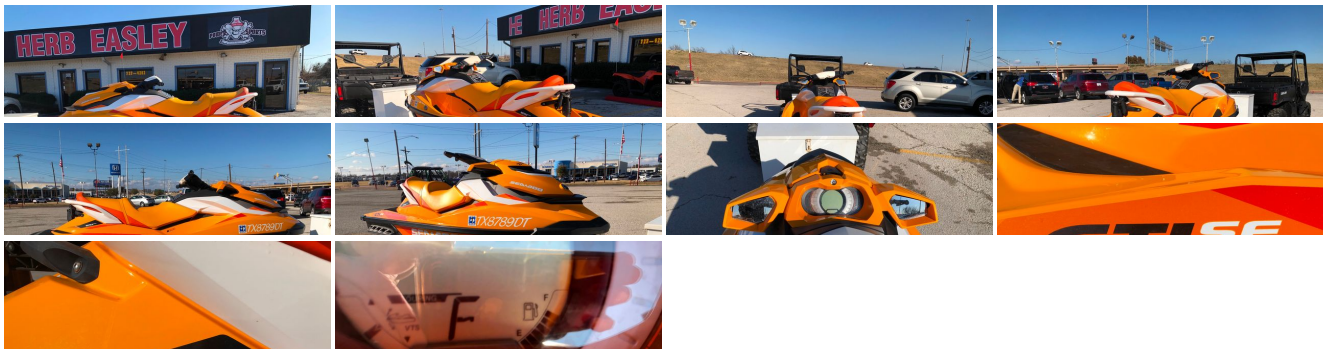

2017 SEA DOO GTI SE 130

Our Price \$9,995

View this vehicle on our website at herbeasleypowersports.com

Herb Easley Motors

[9402246664](tel:9402246664)

2503 Old Jacksboro Hwy , Wichita Falls, TX 76302

Photos

Details

Contact

Specifications:

Year:	2017
VIN:	YDV39464A717
Make:	SEA DOO

Stock:	J8306
Model/Trim:	GTI SE 130
Condition:	Pre-Owned
Engine:	1630 cc ROTAX 1630 ACE
Exterior:	Orange
Mileage:	0
Hours:	14

Vehicle Description

COME BY 2503 OLD JACKSBORO HWY, WICHITA FALLS, TEXAS 76302 !!!

14 HOURS

INCLUDES COVER

DRY WEIGHT: 739#

UP TO 55 MPH

CLCS (CLOSED-LOOP COOLING SYSTEM)

ROTAX ENGINE 1630 ACE 130HP

FUEL CAPACITY: 15.9 GAL ~~~ FUEL TYPE: 87 OCTANE

UP TO 3 RIDERS / 600#

HULL MATERIAL: POLYTEC GEN 2

Installed Options

Herb Easley Motors

Herb Easley Motors

View this car on our website at herbeasleypowersports.com/6897471

Website: herbeasleypowersports.com