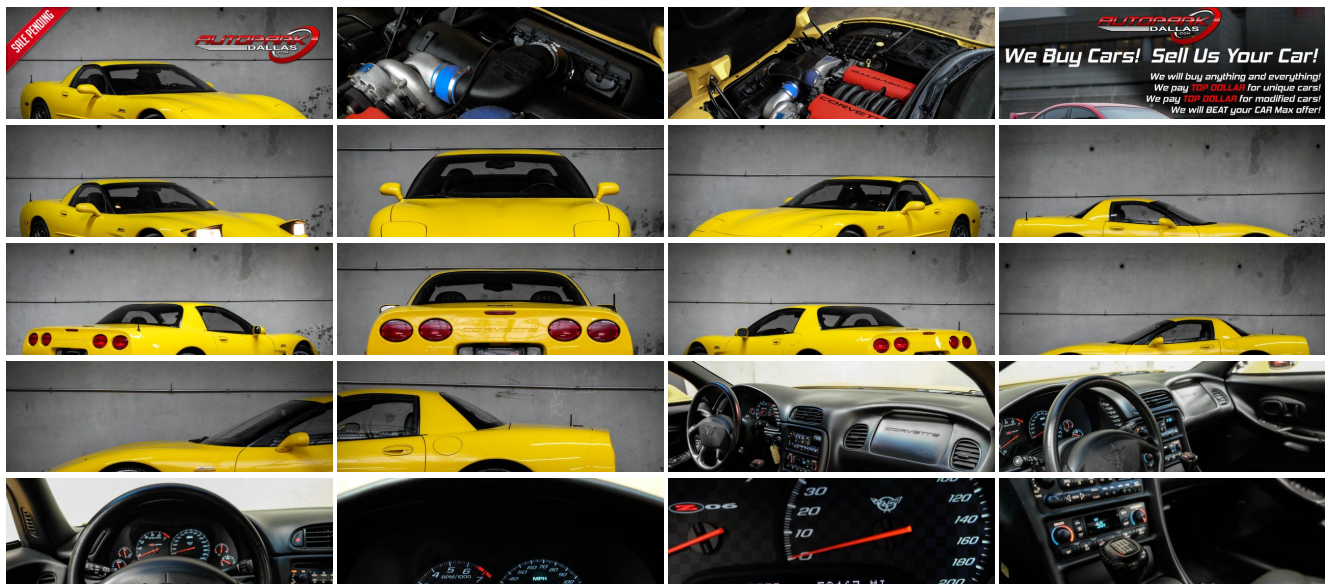

## 2001 Chevrolet Corvette Z06 Vortech Supercharger!

**Website Price \$24,995**

View this vehicle on our website at [autoparkdallas.com](http://autoparkdallas.com)

(214) 945-2601

2061 S Stemmons Fwy , Lewisville, TX 75067

- Photos
- Details
- Contact

## Specifications:

<b>Year:</b>	2001
<b>VIN:</b>	<a href="#">1G1YY12S815126281</a>
<b>Make:</b>	Chevrolet
<b>Model/Trim:</b>	Corvette Z06 Vortech Supercharger!
<b>Condition:</b>	Pre-Owned
<b>Body:</b>	Coupe
<b>Exterior:</b>	Millenium Yellow
<b>Engine:</b>	5.7L (346) SFI V8 ENGINE
<b>Interior:</b>	Black Leather
<b>Transmission:</b>	6-SPEED MANUAL TRANSMISSION W/5TH & 6TH GEAR OD
<b>Mileage:</b>	52,451
<b>Drivetrain:</b>	Rear Wheel Drive
<b>Economy:</b>	City 19 / Highway 28

## Vehicle Description

AutoPark Dallas is excited to offer you this Vortech Supercharged 2001 Chevrolet Corvette Z06 for sale! Near the end of the C5 generation, this Z06 is backed behind redesign and major improvements from its older years, thanks to the weight reduction in parts and powered by the LS6 Engine. Our 1-OWNER Corvette Z06 here at APD is pushed beyond its factory horsepower with the addition of the Vortech Supercharger! DO. NOT. HESITATE! To come check out this beautiful Corvette parked in our indoor 16,000 Sq Ft Showroom located in Addison, Tx amongst our inventory of 60+ other unique and luxury vehicles!