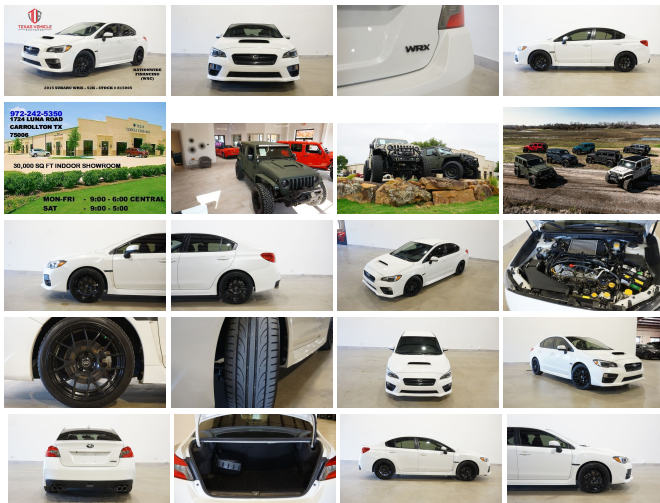

## 2015 Subaru WRX Sedan AWD 6 SPD, COBB TUNER, BACK-UP CAM, CLOTH, 52K

View this car on our website at [tveauto.com/6896755/ebrochure](http://tveauto.com/6896755/ebrochure)

Our Price **\$19,900**

### Specifications:

Year:	2015
VIN:	JF1VA1A6XF9815005
Make:	Subaru
Stock:	815005
Model/Trim:	WRX Sedan AWD 6 SPD, COBB TUNER, BACK-UP CAM, CLOTH, 52K
Condition:	Pre-Owned
Body:	Sedan
Exterior:	Crystal White Pearl
Engine:	Engine: 2.0L DOHC Intercooled Turbocharged -inc: Dual Active Valve Control System (ADVCS), variable valve timing, and Electronic Throttle Control (ETC)
Interior:	Carbon Black Cloth
Mileage:	52,732
Drivetrain:	All Wheel Drive
Economy:	City 21 / Highway 28