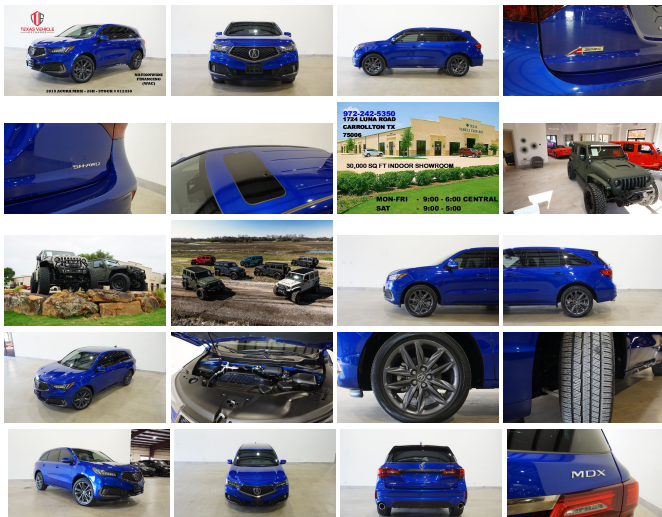

2019 Acura MDX w/Technology/A-Spec Pkg ROOF,NAV,HTD/COOL LTH,26K

View this car on our website at tveauto.com/6896750/ebrochure

Our Price **\$39,900**

Specifications:

Year:	2019
VIN:	5J8YD4H09KL012430
Make:	Acura
Stock:	012430
Model/Trim:	MDX w/Technology/A-Spec Pkg ROOF,NAV,HTD/COOL LTH,26K
Condition:	Pre-Owned
Body:	SUV
Exterior:	Apex Blue Pearl
Engine:	Engine: 3.5L 24V SOHC i-VTEC V6 -inc: Idle Stop
Interior:	Ebony Suede/Leather
Mileage:	26,996
Drivetrain:	All Wheel Drive
Economy:	City 19 / Highway 25

NATION WIDE FINANCING

SUBMIT CREDIT APP WWW.TVEAUTO.COM

OR CALL 972-242-5350

2019 ACURA MDX TECHNOLOGY/A-SPEC PKG AWD, 3.5L V6 ENGINE, AUTOMATIC TRANSMISSION, ONLY 26K, APEX BLUE PEARL W/BLACK LEATHER & SUEDE INTERIOR, CARFAX REPORTS 1 OWNER NO ACCIDENTS, APPEARS TO BE A NON-SMOKER, REMOTE START, FOGLIGHTS, FRONT & REAR PARK DISTANCE SENSORS, SUNROOF, NAVIGATION, BACK-UP CAMERA, POWER WINDOWS, POWER DOOR LOCKS, POWER FOLDING HEATED MIRRORS WITH TURN SIGNALS, BLIND