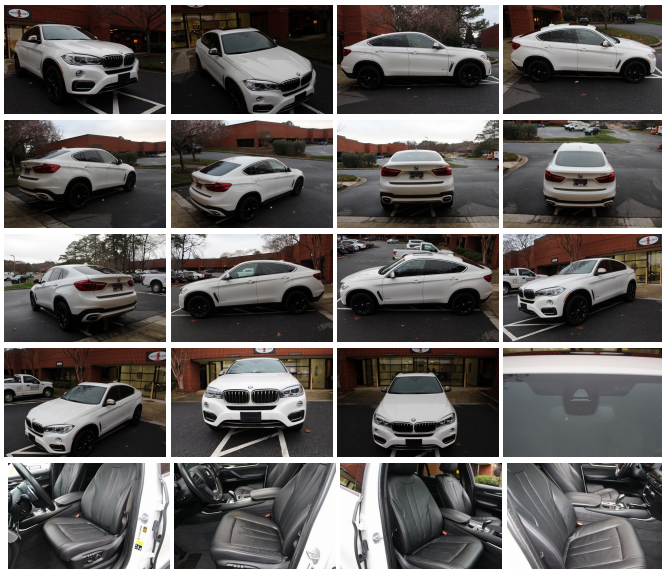

* JD Power Initial Quality Study (IQS) Recent Arrival!

Here is your chance to save a ton! Why buy from a retail location and pay retail prices? Our company supplies many of the dealerships in the Atlanta area and beyond with their inventory. Buy direct from us and SAVE THOUSANDS! Great news...this vehicle is covered by the Carfax Buyback Guarantee! We are a Carfax Advantage Dealer and provide a free report for every vehicle. We accept all trades, regardless of condition. We work with many banks and most credit types from A+ to Sub-Prime, so financing is available with very competitive rates. Team One Motorcars is proudly serving... Atlanta, Buckhead, Duluth, Suwanee, Alpharetta, Cumming, Gainesville, Flowery Branch, Buford, Roswell, Jasper, Canton, Woodstock, Peach Tree, South Carolina, North Carolina, Florida, Ball Ground, Douglasville, Alpharetta, Marietta, Sandy Springs, Dunwoody, Johns Creek, Lawrenceville, Lilburn, Chamblee, Stone Mountain, Vinings, Norcross, Oakwood, Sugar Hill, Athens, Kennesaw, Dawsonville. Hurry, call now at these price the vehicles simply won't last. Call our sales department for this special internet only price...it won't last long! We are located at 1750 Enterprise Way Suite 114, Marietta Ga 30067 - All vehicles are inside our 18,000 SF warehouse. Call 770-455-0026.