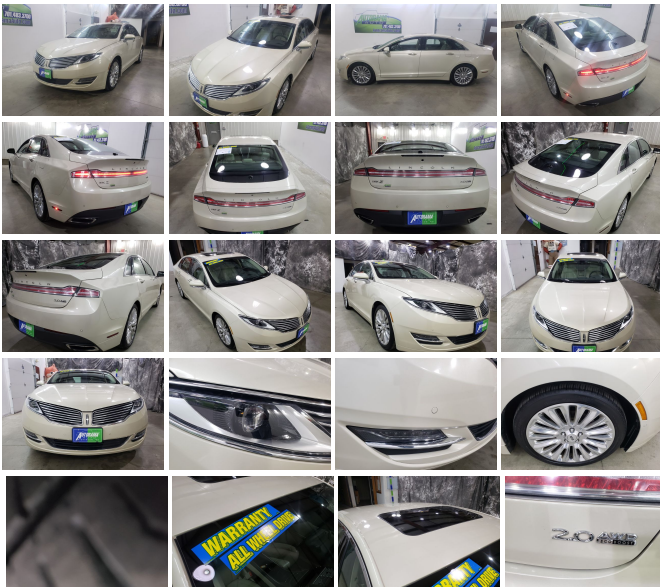

2016 Lincoln MKZ Reserve AWD All Wheel Drive

Sales Team 701 483 3700

View this car on our website at autoramaauto.com/6895817/ebrochure

Our Price **\$18,500**

Specifications:

Year:	2016
VIN:	3LN6L2J92GR623068
Make:	Lincoln
Stock:	1814
Model/Trim:	MKZ Reserve AWD All Wheel Drive
Condition:	Pre-Owned
Body:	Sedan
Exterior:	Platinum Dune Metallic Tri-Coat
Engine:	ENGINE: 2.0L ECOBOOST GTDI I-4
Interior:	Cappuccino Leather
Transmission:	TRANSMISSION: 6-SPEED SELECTSHIFT AUTOMATIC
Mileage:	50,500
Drivetrain:	All Wheel Drive
Economy:	City 22 / Highway 31

2016 Lincoln MKZ AWD Reserve
All-wheel drive, 50,000 mi, EcoBoost.

Check out the color of this all-wheel drive Lincoln MKZ. It really grew on me quickly! Hides the dirt and dust, easy to find in the parking lot! It's called Dune metallic. On the inside you have the cappuccino interior with the walnut accents! Heated and cooled power bucket seats up front. Heated rear seat, factory navigation, factory remote start, power sunroof! And so much more!

This two owner has been inspected, and comes with a balance of factory warranty!

You will rest easy knowing This Vehicle comes with the balance of Factory drivetrain

warranty!

We are a CarFax Advantage Dealer and will be happy to provide a history report on any vehicle! Not just ours!