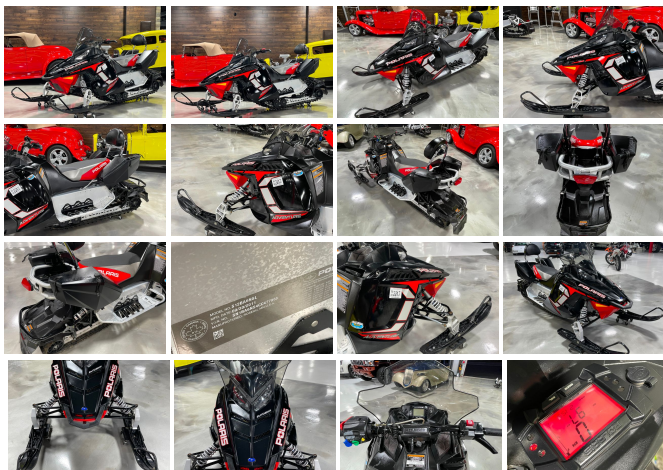

2012 POLARIS SWITCHBACK ADVENTURE 2-UP

View this car on our website at njtruckking.com/6895099/ebrochure

Our Price **\$6,900**

Specifications:

Year:	2012
VIN:	SN1BA6NS4CC477968
Make:	POLARIS SWITCHBACK
Model/Trim:	ADVENTURE 2-UP
Condition:	Pre-Owned
Engine:	600 cc
Exterior:	Black
Mileage:	2,155
Hours:	0

2012 POLARIS SWITCHBACK ADVENTURE 600

~2-STROKE~

(ONLY 2,155 ACTUAL/ORIGINAL MILES)

BONE STOCK/ ALL ORIGINAL

2-UP SEAT WITH BACK REST

FACTORY STORAGE/SADDLE BAGS !

EXCELLENT CONDITION

STARTS FIRST PULL

READY TO RIDE

TITLE IN HAND

\$6,900

TEXT / CALL AARON AT 856-693-9370 WITH ANY QUESTIONS OR
TO BUY IT NOW!

2012 POLARIS SWITCHBACK ADVENTURE 2-UP

King of Cars and Trucks - 856-693-3181 - View this car on our website at njtruckking.com/6895099/ebrochure