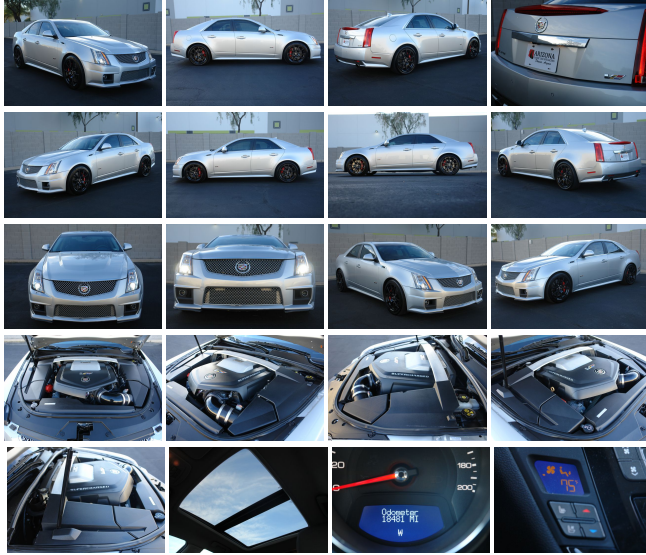

Our Price **\$44,950**

Retail Value **\$48,950**

Specifications:

Year: 2013
VIN: 1G6DV5EPXD0160420
Make: Cadillac
Stock: 160420
Model/Trim: CTS-V
Condition: Pre-Owned
Body: Sedan
Exterior: Radiant Silver Metallic
Engine: ENGINE, 6.2L SUPERCHARGED V8
Interior: Ebony/Ebony Leather
Mileage: 18,481
Drivetrain: Rear Wheel Drive
Economy: City 12 / Highway 18

Arizona Classic Car Sales is thrilled to offer this absolutely stunning *2013 Cadillac CTS-V* with less than 19k miles and a rare find like this won't last long..!! Equipped with the Lingenfelter Supercharger Upgrade this CTS-V will not disappoint. **LOADED** with options including Dual climate control, Navigation, Leather & Suede Recaro power seats, Sunroof, Suede steering wheel, Bose sound, 2 Keys, Garage kept, Clean Car Fax, AND MORE..!

Exterior

- CHMSL, V-Series- Fog lamps, integrated in front fascia- Glass, Solar-Ray light-tinted
- Headlamp washer system, windshield wiper activated
- Headlamps, high intensity discharge with Adaptive Forward Lighting System and flash-to-pass.
- Mirrors, outside heated power-adjustable, body-color, manual-folding- Sunroof, delete
- Tire Inflator Kit- Tires, P255/40R19 front and P285/35R19 rear, Y-rated performance
- Wheels, 19" x 9" (48.3 cm x 22.9 cm) front, 19" x 9.5" (48.3 cm x 24.1 cm) rear, painted aluminum
- Wipers, Rainsense- Wipers, front intermittent with washers

Option Packages

Factory Installed Packages

-
ENGINE, 6.2L SUPERCHARGED V8
(556 hp [414.6 kW] @ 6100 rpm,
551 lb-ft of torque [743.9 N-m]
@ 3800 rpm)

Arizona Classic Car Sales
arizonaclassiccarsales.com
602-513-3298