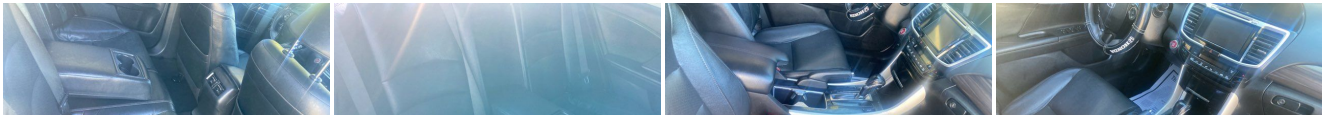

Specifications:

Year:	2016
VIN:	1HGCR2F82GA025161
Make:	Honda
Stock:	10359
Model/Trim:	Accord EX-L
Condition:	Pre-Owned
Body:	Sedan
Exterior:	BLACK
Engine:	Engine: 2.4L 16-Valve DOHC i-VTEC I-4
Interior:	Black Leather
Mileage:	113,023
Drivetrain:	Front Wheel Drive
Economy:	City 27 / Highway 37

Vehicle Description

Priced To Sell!

All prices are cash advertised and includes our $395

Delivery & Handling Charge

**All vehicles come with Limited
1 month or 1000 miles powertrain
plus warranty**

CUDC. CUDL. USAA Certified Dealer

**We offer financing for all credit types and scores, specializing in 1st
time buyers and 2nd chance financing. All Credit OK. First time
buyers welcome**

Installed Options

Interior

- Leather-Trimmed Seats- Day-Night Auto-Dimming Rearview Mirror
- Heated Front Bucket Seats -inc: driver's seat 10-way power adjustment, power lumbar support, 2-position memory and front passenger seat 4-way power adjustment
- Driver Seat- Passenger Seat
- 60-40 Folding Bench Front Facing Fold Forward Seatback Rear Seat
- Manual Tilt/Telescoping Steering Column