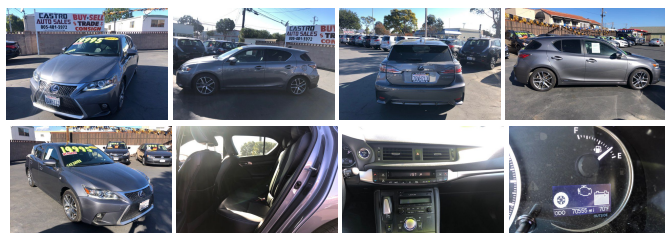

2014 Lexus CT 200h Hybrid

View this car on our website at castroautosales.com/6893979/ebrochure

Our Price **\$13,995**

Specifications:

Year:	2014
VIN:	JTHKD5BH7E2209548
Make:	Lexus
Stock:	226
Model/Trim:	CT 200h Hybrid
Condition:	Pre-Owned
Body:	Sedan
Exterior:	Gray
Engine:	Engine: 1.8L 4-Cylinder DOHC 16V VVT-i
Interior:	Black
Mileage:	70,541
Drivetrain:	Front Wheel Drive
Economy:	City 43 / Highway 40

2014 Lexus CT 200h Hybrid

Castro Auto Sales - 8054813972 - View this car on our website at castroautosales.com/6893979/ebrochure

Vehicle History Report : as Of 01/27/2021

2014 LEXUS CT200H

	Damage reported
	2 Previous owners
	11 Service history records
	Types of owners: Personal lease, Personal
	Last owned in California
	70,541 Last reported odometer reading

FREE CARFAX Report

See the full CARFAX Report for additional information

*carfax Snapshot is a reflection of available information on the date the report was pulled. carfax is constantly being updated with new information and is subject to change at any time.